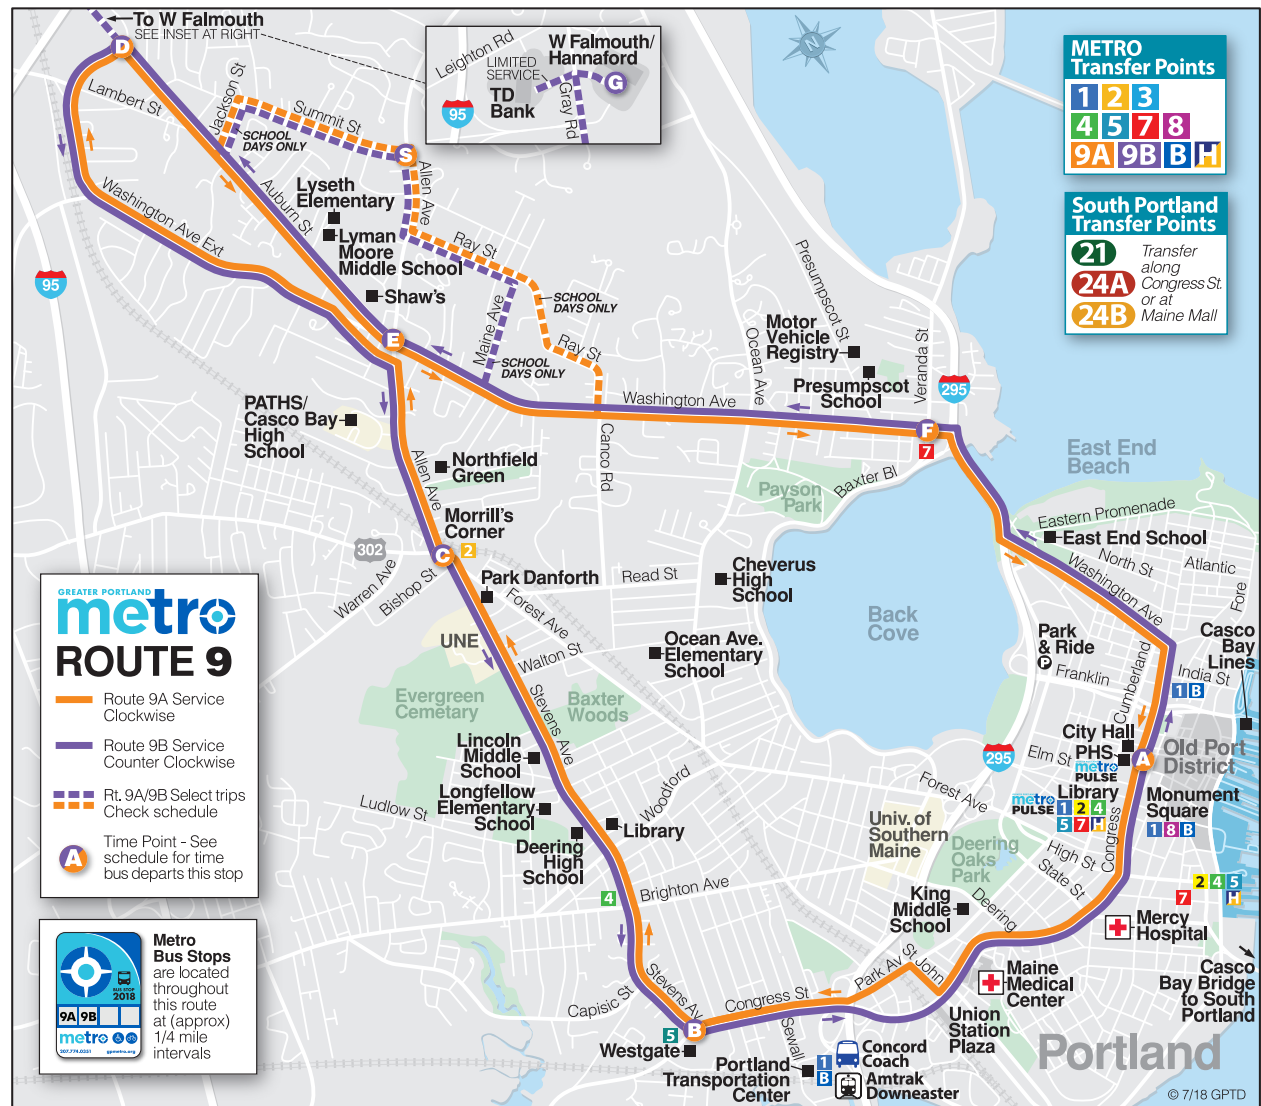

*Trips operate on school days only. On early release days, trips will operate one hour early

SATURDAY NORTH DEERING VIA STEVENS AVENUE

City Hall A	Westgate B	Morrill's Corner C	Washington Auburn D	Allen's Corner E	Washington Veranda F	City Hall A
7:30	7:45	7:55	8:10	8:15	8:23	8:30
8:30	8:45	8:55	9:10	9:15	9:23	9:30
9:30	9:45	9:55	10:10	10:15	10:23	10:30
10:30	10:45	10:55	11:10	11:15	11:23	11:30
11:30	11:45	11:55	12:10	12:15	12:23	12:30
12:30	12:45	12:55	1:10	1:15	1:23	1:30
1:30	1:45	1:55	2:10	2:15	2:23	2:30
2:30	2:45	2:55	3:10	3:15	3:23	3:30
3:30	3:45	3:55	4:10	4:14	4:22	4:30
4:30	4:45	4:55	5:10	5:14	5:22	5:30
5:30	5:45	5:55	6:10	6:14	6:22	6:30
6:30	6:45	6:55	7:10	7:14	7:22	7:30
7:30	7:45	7:52	8:08	8:12	8:20	8:30
8:30	8:45	8:52	9:08	9:12	9:20	9:30
9:30	9:45	9:53	10:08	10:12	10:20	10:25

On early release days, trips will operate one hour early. TD - Route travels to TD Bank after stopping at Hannaford. *Trips operate on school days only.

SATURDAY NORTH DEERING VIA WASHINGTON AVE

Monument Square A	Washington Veranda F	Allen's Corner E	W. Falmouth Hannaford G	Morrill's Corner C	Westgate B	Monument Square A
8:10	8:18	8:25	8:35	8:48	8:57	9:10
9:10	9:18	9:25	9:35	9:48	9:57	10:10
10:10	10:18	10:25	10:35	10:48	10:57	11:10
11:10	11:18	11:25	11:35	11:48	11:57	12:10
12:10	12:18	12:25	12:35	12:48	12:57	1:10
1:10	1:18	1:25	1:35	1:48	1:57	2:10
2:10	2:18	2:25	2:35	2:48	2:57	3:10
3:10	3:18	3:25	3:35	3:48	3:57	4:10
4:10	4:18	4:25	4:35	4:48	4:57	5:10
5:10	5:18	5:25	5:35	5:48	5:57	6:10
6:10	6:18	6:25	6:35	6:48	6:57	7:10
7:10	7:18	7:25	7:35	7:48	7:57	8:10
8:10	8:18	8:25	8:35	8:42	8:47	9:00