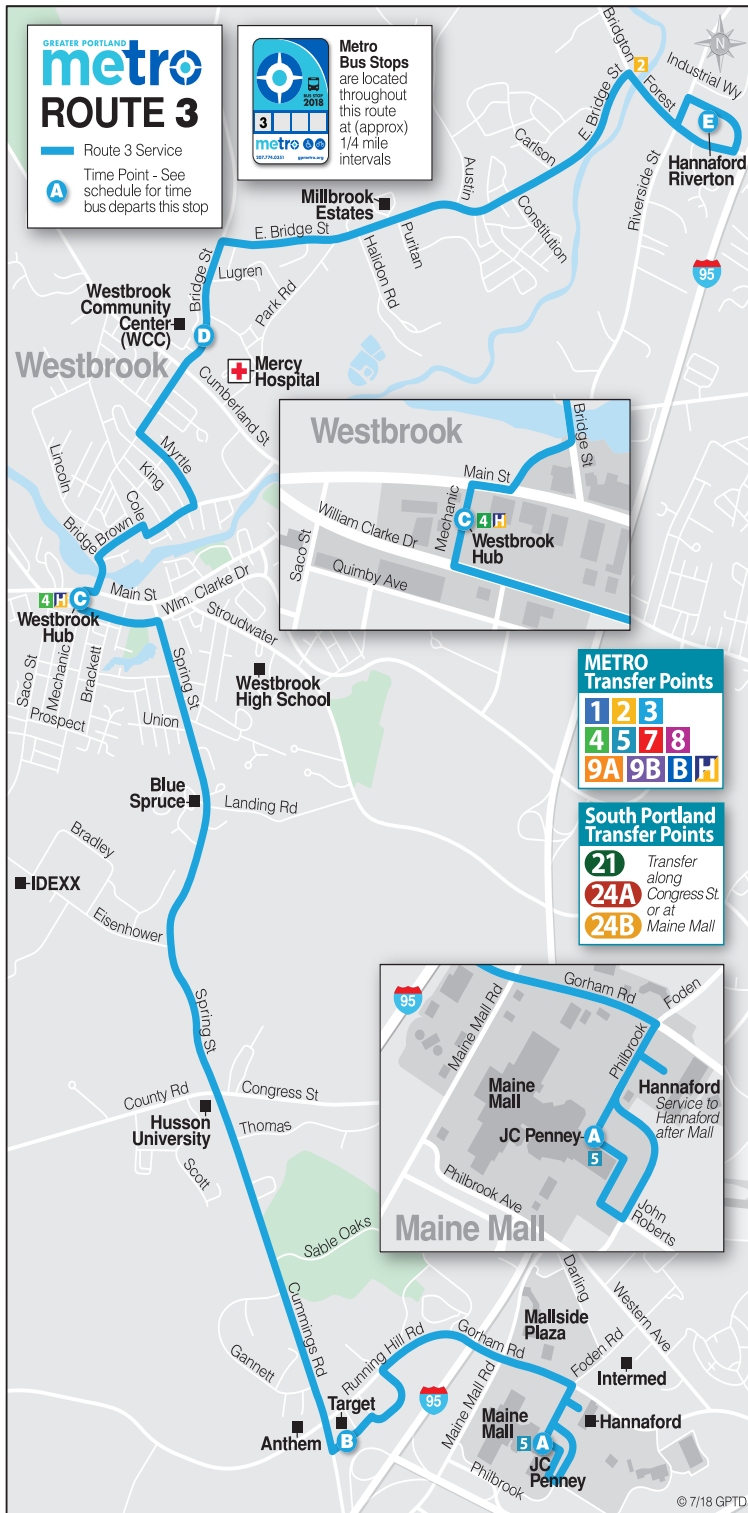

# METRO ROUTE 3 Westbrook Crosstown RIVERTON-WESTBROOK-SOUTH PORTLAND

Effective Date: June 12, 2022

# METRO ROUTE

ROUTE NUMBER  
**3**

Route map and stops subject to change.

METRO's Route 3 provides crosstown service between Portland, Westbrook, and South Portland.

Bus stops are located along Route 3 include:

- **Riverton area of Portland:** Hannaford Supermarket, Riverton Trolley Park, and Industrial Way (home to several local breweries).
- **Westbrook:** Millbrook Estates, Westbrook Community Center (WCC), Downtown Westbrook, Blue Spruce Development, and County Road Industrial Park.
- **South Portland:** Anthem Office Park, Target Shopping Plaza, and Maine Mall.

\*To Route: Note that Route 3 turns into Route 5 on Saturday and Sunday after the Maine Mall stop, providing service to the Portland JetPort; Portland Transportation Center (PTC) (walk from bus stop on Congress St.); and Downtown Portland.