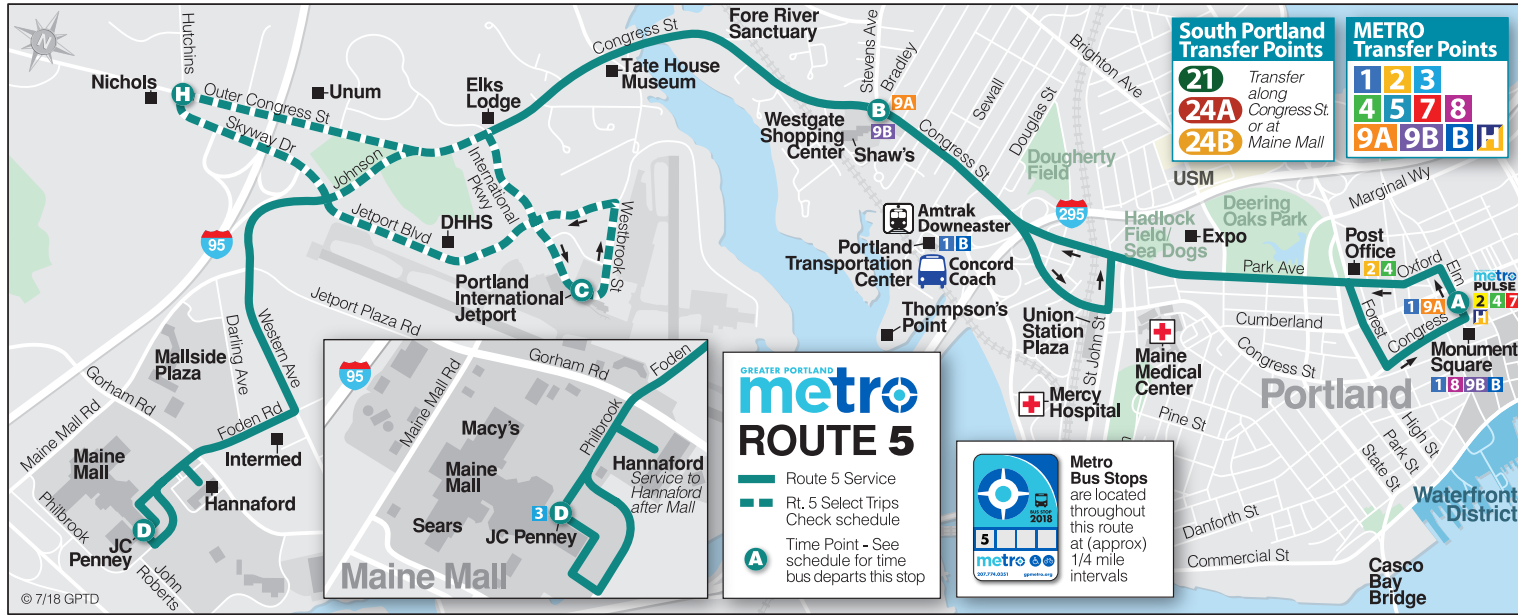

METRO ROUTE 5 Maine Mall PORTLAND JETPORT/OUTER CONGRESS ST

Effective Date: June 12, 2022

METRO ROUTE 5

MONDAY THROUGH FRIDAY OUTBOUND TO MAINE MALL

METRO Pulse Elm St	Westgate	Jetport	Congress Hutchins	Maine Mall JC Penney	To Route
A	B	C	H	D	
5:20	5:28	X	5:33	5:40	5
6:00	6:08	6:14	X	6:21	5
6:30	6:38	X	6:43	6:50	3
7:00	7:10	7:16	X	7:23	5
7:30	7:40	X	7:45	7:52	3
8:00	8:10	8:16	X	8:23	3
8:30	8:40	X	8:45	8:53	5
9:00	9:10	9:16	X	9:23	3
9:30	9:40	X	9:45	9:52	3
10:00	10:10	10:16	X	10:23	5
10:30	10:40	X	X	10:50	3
11:00	11:10	11:16	X	11:23	3
11:30	11:40	X	11:45	11:52	5
12:00	12:10	12:16	X	12:23	3
12:30	12:40	12:46	X	12:53	3
1:00	1:10	1:16	X	1:23	5
1:30	1:40	X	X	1:50	3
2:00	2:10	X	X	2:20	3
2:30	2:40	2:46	X	2:53	5
3:00	3:10	3:16	X	3:23	3
3:30	3:40	3:46	X	3:53	3
4:00	4:10	X	X	4:20	5
4:30	4:40	4:46	X	4:53	3
5:00	5:10	X	5:15	5:22	3
5:30	5:40	5:46	X	5:53	5
6:00	6:10	X	6:15	6:22	5
6:30	6:40	X	X	6:50	3
7:30	7:38	X	7:43	7:50	3
8:40	8:48	8:54	X	9:00	3
9:40	9:48	X	9:53	10:00	5

Route map and stops subject to change.

SATURDAY OUTBOUND TO MAINE MALL

METRO Pulse Elm St	Westgate	Jetport	Congress Hutchins	Maine Mall JC Penney	To Route
A	B	C	H	D	
6:05	6:13	X	6:19	6:31	5
X	X	X	X	X	X
7:05	7:13	7:19	X	7:31	5
7:35	7:45	X	X	8:00	3
8:05	8:15	8:22	X	8:35	5
8:35	8:45	X	X	9:00	3
9:05	9:15	9:22	X	9:35	5
9:40	9:50	X	X	10:05	3
10:05	10:15	10:22	X	10:40	5
10:40	10:50	X	X	11:05	3
11:10	11:20	11:27	X	11:40	5
11:30	11:42	X	X	12:00	3
12:00	12:12	12:19	X	12:35	5
12:30	12:42	X	X	1:00	3
1:00	1:12	1:19	X	1:35	5
1:30	1:42	X	1:47	2:05	3
2:00	2:12	X	2:17	2:35	5
2:30	2:42	X	X	3:00	3
3:00	3:12	3:19	X	3:35	5
3:30	3:42	X	X	4:00	3
4:00	4:12	4:19	X	4:35	5
4:30	4:42	4:49	X	5:05	3
5:05	5:15	X	X	5:30	5
5:35	5:45	X	X	6:00	3
6:05	6:15	6:22	X	6:35	5
6:35	6:45	X	X	7:00	3
7:35	7:43	7:49	X	8:00	3
8:40	8:48	8:54	X	9:05	3
9:40	9:48	X	9:54	10:05	3