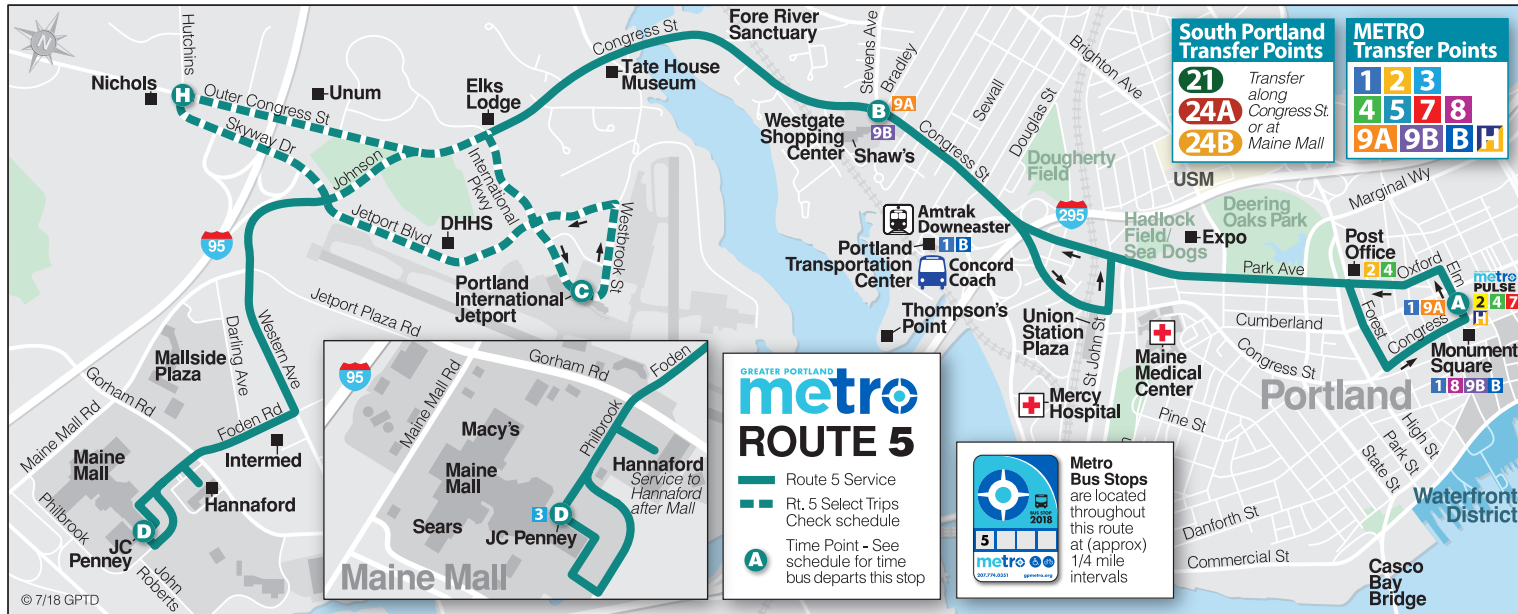

METRO ROUTE 5 Maine Mall PORTLAND JETPORT/OUTER CONGRESS ST

Effective Date: June 29, 2022

METRO ROUTE 5

MONDAY THROUGH FRIDAY OUTBOUND TO MAINE MALL

METRO Pulse Elm St	Westgate	Jetport	Congress Hutchins	Maine Mall JC Penney	To Route
A	B	C	H	D	
5:20	5:28	X	5:33	5:40	5
6:00	6:08	6:14	X	6:21	5
6:30	6:38	X	6:43	6:50	3
7:00	7:10	X	X	7:25	5
7:30	7:40	X	7:45	7:55	3
8:00	8:10	8:18	X	8:30	3
8:30	8:40	X	X	8:55	5
9:00	9:10	9:16	X	9:25	3
9:30	9:40	X	9:48	10:00	3
10:00	10:10	X	X	10:25	5
10:30	10:40	X	X	10:55	3
11:00	11:10	11:18	X	11:30	3
11:30	11:40	X	X	11:55	5
12:00	12:10	12:16	X	12:25	3
12:30	12:40	12:48	X	1:00	3
1:00	1:10	X	X	1:25	5
1:30	1:40	X	X	1:55	3
2:00	2:10	X	X	2:25	3
2:30	2:40	X	X	2:55	5
3:00	3:10	3:18	X	3:25	3
3:30	3:40	3:48	X	4:00	3
4:00	4:10	X	X	4:25	5
4:30	4:40	4:48	X	4:55	3
5:00	5:12	X	5:20	5:35	3
5:30	5:42	5:50	X	6:05	5
6:00	6:10	X	X	6:25	5
6:30	6:40	X	X	6:55	3
7:30	7:38	X	7:45	7:55	3
8:40	8:48	8:55	X	9:05	3
9:40	9:48	X	9:55	10:05	5

Route map and stops subject to change.

SATURDAY OUTBOUND TO MAINE MALL

METRO Pulse Elm St	Westgate	Jetport	Congress Hutchins	Maine Mall JC Penney	To Route
A	B	C	H	D	
6:05	6:13	X	6:19	6:31	5
X	X	X	X	X	X
7:05	7:13	7:19	X	7:31	5
7:35	7:45	X	X	8:00	3
8:05	8:15	8:22	X	8:35	5
8:35	8:45	X	X	9:00	3
9:05	9:15	9:22	X	9:35	5
9:40	9:50	X	X	10:05	3
10:05	10:15	10:22	X	10:40	5
10:40	10:50	X	X	11:05	3
11:10	11:20	11:27	X	11:40	5
11:30	11:42	X	X	12:00	3
12:00	12:12	12:19	X	12:35	5
12:30	12:42	X	X	1:00	3
1:00	1:12	1:19	X	1:35	5
1:30	1:42	X	1:47	2:05	3
2:00	2:12	X	2:17	2:35	5
2:30	2:42	X	X	3:00	3
3:00	3:12	3:19	X	3:35	5
3:30	3:42	X	X	4:00	3
4:00	4:12	4:19	X	4:35	5
4:30	4:42	4:49	X	5:05	3
5:05	5:15	X	X	5:30	5
5:35	5:45	X	X	6:00	3
6:05	6:15	6:22	X	6:35	5
6:35	6:45	X	X	7:00	3
7:35	7:43	7:49	X	8:00	3
8:40	8:48	8:54	X	9:05	3
9:40	9:48	X	9:54	10:05	3