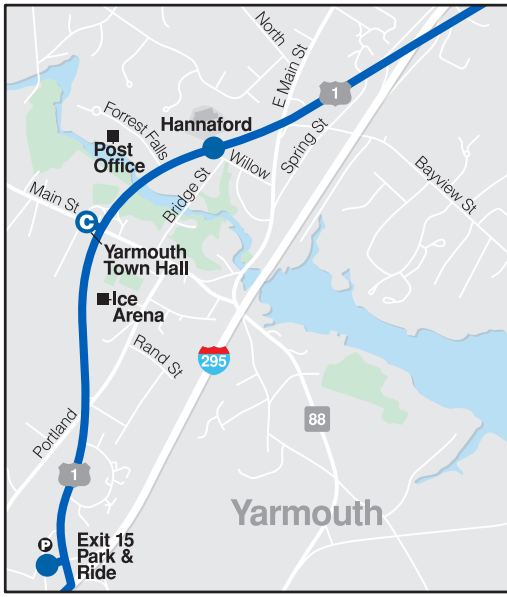

### MONDAY THROUGH FRIDAY NORTHBOUND TO BRUNSWICK

Portland Transportation Center (A)	Monument Square (B)	Yarmouth Town Hall (C)	Downtown Freeport/LL Bean (D)	Brunswick Train Station (E)
6:15	6:25	6:45	6:58	7:18
6:50	7:00	7:20	7:34	7:54
8:00	8:12	8:33	8:46	9:06
9:00	9:12	9:32	9:45	10:05
11:30	11:42	12:04	12:17	12:37
1:30	1:40	2:02	2:15	2:35
2:35	2:47	3:10	3:23	3:43
3:15	3:27	3:50	4:03	4:23
4:15	4:27	4:52	5:05	5:25
5:10	5:22	5:48	6:02	6:22
5:45	5:55	6:15	6:28	6:48
7:00	7:10	7:30	7:43	8:03
9:20	9:30	9:48	10:00	10:18

### MONDAY THROUGH FRIDAY SOUTHBOUND TO PORTLAND

Brunswick Train Station (E)	Downtown Freeport/LL Bean (D)	Yarmouth Town Hall (C)	Monument Square (B)	Portland Transportation Center (A)
5:45	6:00	6:14	6:34	6:46
6:45	7:05	7:19	7:39	7:52
7:25	7:45	7:59	8:21	8:34
8:00	8:18	8:32	8:54	9:07
9:15	9:35	9:48	10:10	10:22
10:15	10:35	10:48	11:10	11:22
12:45	1:05	1:20	1:40	1:50
2:55	3:15	3:28	3:50	4:02
3:50	4:12	4:26	4:48	5:00
4:30	4:52	5:06	5:26	5:38
5:35	6:00	6:12	6:32	6:44
6:30	6:55	7:07	7:27	7:37
7:00	7:18	7:30	7:50	8:00
8:15	8:33	8:45	9:00	9:10

### SATURDAY NORTHBOUND TO BRUNSWICK

Portland Transportation Center (A)	Monument Square (B)	Yarmouth Town Hall (C)	Downtown Freeport/LL Bean (D)	Brunswick Train Station (E)
8:00	8:10	8:30	8:43	9:03
10:30	10:40	11:00	11:13	11:33
11:45	11:55	12:15	12:28	12:48
2:15	2:25	2:45	2:58	3:18
4:45	4:55	5:15	5:28	5:48
7:15	7:25	7:45	7:58	8:18
9:30	9:40	9:58	10:10	10:28

### SATURDAY SOUTHBOUND TO PORTLAND

Brunswick Train Station (E)	Downtown Freeport/LL Bean (D)	Yarmouth Town Hall (C)	Monument Square (B)	Portland Transportation Center (A)
9:15	9:35	9:48	10:08	10:18
11:45	12:05	12:18	12:38	12:48
1:00	1:20	1:33	1:53	2:03
3:30	3:50	4:03	4:23	4:33
6:00	6:20	6:33	6:53	7:03
8:20	8:40	8:53	9:13	9:23