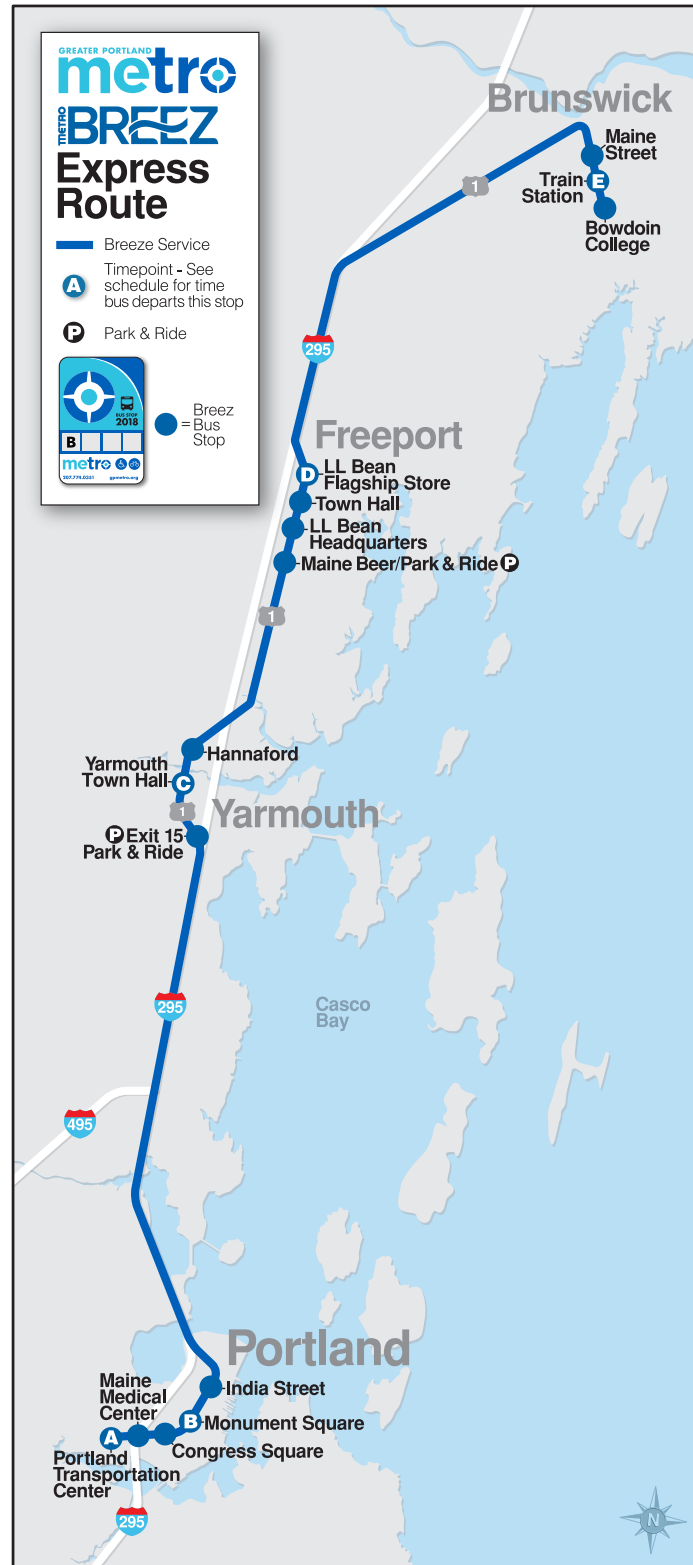

### MONDAY THROUGH FRIDAY NORTHBOUND TO BRUNSWICK

Portland Transportation Center (A)	Monument Square (B)	Yarmouth Town Hall (C)	Downtown Freeport/LL Bean (D)	Brunswick Train Station (E)
6:15	6:25	6:45	6:58	7:18
6:50	7:00	7:20	7:34	7:54
8:00	8:12	8:33	8:46	9:06
9:00	9:12	9:32	9:45	10:05
11:30	11:42	12:04	12:17	12:37
1:30	1:40	2:02	2:15	2:35
2:35	2:47	3:10	3:23	3:43
3:15	3:27	3:50	4:03	4:23
4:15	4:27	4:52	5:05	5:25
5:10	5:22	5:48	6:02	6:22
5:45	5:55	6:15	6:28	6:48
7:00	7:10	7:30	7:43	8:03
9:20	9:30	9:48	10:00	10:18

### MONDAY THROUGH FRIDAY SOUTHBOUND TO PORTLAND

Brunswick Train Station (E)	Downtown Freeport/LL Bean (D)	Yarmouth Town Hall (C)	Monument Square (B)	Portland Transportation Center (A)
5:45	6:00	6:14	6:34	6:46
6:45	7:05	7:19	7:39	7:52
7:25	7:45	7:59	8:21	8:34
8:00	8:18	8:32	8:54	9:07
9:15	9:35	9:48	10:10	10:22
10:15	10:35	10:48	11:10	11:22
12:45	1:05	1:20	1:40	1:50
2:55	3:15	3:28	3:50	4:02
3:50	4:12	4:26	4:48	5:00
4:30	4:52	5:06	5:26	5:38
5:35	6:00	6:12	6:32	6:44
6:30	6:55	7:07	7:27	7:37
7:00	7:18	7:30	7:50	8:00
8:15	8:33	8:45	9:00	9:10

### SATURDAY NORTHBOUND TO BRUNSWICK

Portland Transportation Center (A)	Monument Square (B)	Yarmouth Town Hall (C)	Downtown Freeport/LL Bean (D)	Brunswick Train Station (E)
8:00	8:10	8:30	8:43	9:03
10:30	10:40	11:00	11:13	11:33
11:45	11:55	12:15	12:28	12:48
2:15	2:25	2:45	2:58	3:18
4:45	4:55	5:15	5:28	5:48
7:15	7:25	7:45	7:58	8:18
9:30	9:40	9:58	10:10	10:28

### SATURDAY SOUTHBOUND TO PORTLAND

Brunswick Train Station (E)	Downtown Freeport/LL Bean (D)	Yarmouth Town Hall (C)	Monument Square (B)	Portland Transportation Center (A)
9:15	9:35	9:48	10:08	10:18
11:45	12:05	12:18	12:38	12:48
1:00	1:20	1:33	1:53	2:03
3:30	3:50	4:03	4:23	4:33
6:00	6:20	6:33	6:53	7:03
8:20	8:40	8:53	9:13	9:23