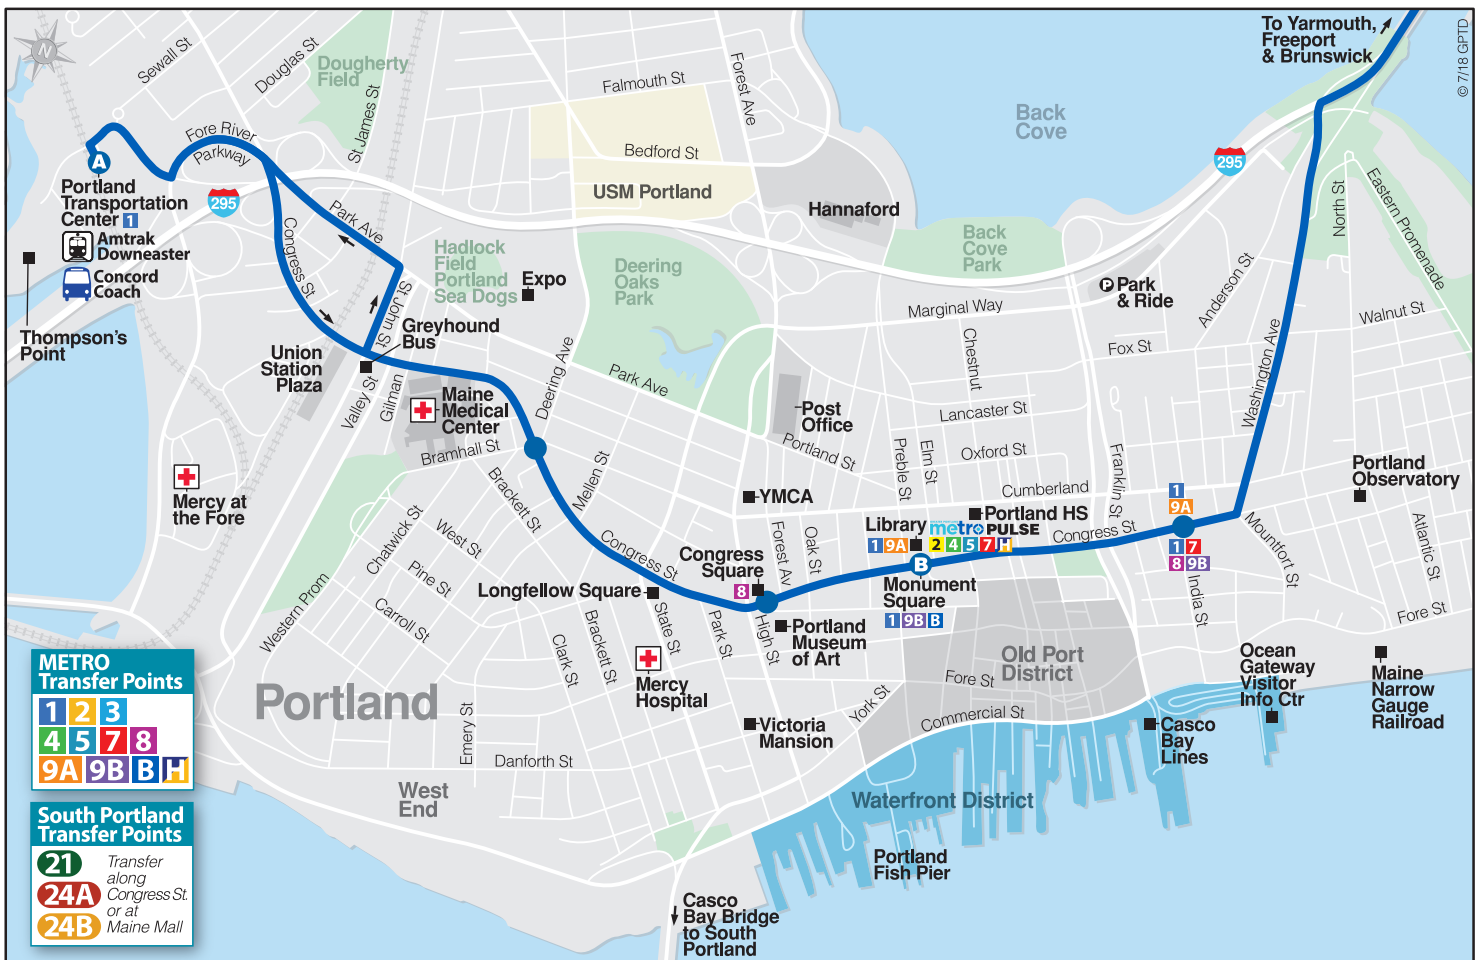

### MONDAY THROUGH FRIDAY NORTHBOUND TO BRUNSWICK

Portland Transportation Center (A)	Monument Square (B)	Yarmouth Town Hall (C)	Downtown Freeport/LL Bean (D)	Brunswick Train Station (E)
6:15	6:25	6:45	6:58	7:18
6:50	7:00	7:20	7:34	7:54
8:00	8:12	8:33	8:46	9:06
9:00	9:12	9:32	9:45	10:05
11:30	11:42	12:04	12:17	12:37
1:30	1:40	2:02	2:15	2:35
2:35	2:47	3:10	3:23	3:43
3:15	3:27	3:50	4:03	4:23
4:15	4:27	4:52	5:05	5:25
5:10	5:22	5:48	6:02	6:22
5:45	5:55	6:15	6:28	6:48
7:00	7:10	7:30	7:43	8:03
9:20	9:30	9:48	10:00	10:18

### MONDAY THROUGH FRIDAY SOUTHBOUND TO PORTLAND

Brunswick Train Station (E)	Downtown Freeport/LL Bean (D)	Yarmouth Town Hall (C)	Monument Square (B)	Portland Transportation Center (A)
5:45	6:00	6:14	6:34	6:46
6:45	7:05	7:19	7:39	7:52
7:25	7:45	7:59	8:21	8:34
8:00	8:18	8:32	8:54	9:07
9:15	9:35	9:48	10:10	10:22
10:15	10:35	10:48	11:10	11:22
12:45	1:05	1:20	1:40	1:50
2:55	3:15	3:28	3:50	4:02
3:50	4:12	4:26	4:48	5:00
4:30	4:52	5:06	5:26	5:38
5:35	6:00	6:12	6:32	6:44
6:30	6:55	7:07	7:27	7:37
7:00	7:18	7:30	7:50	8:00
8:15	8:33	8:45	9:00	9:10

### SATURDAY NORTHBOUND TO BRUNSWICK

Portland Transportation Center (A)	Monument Square (B)	Yarmouth Town Hall (C)	Downtown Freeport/LL Bean (D)	Brunswick Train Station (E)
8:00	8:10	8:30	8:43	9:03
10:30	10:40	11:00	11:13	11:33
11:45	11:55	12:15	12:28	12:48
2:15	2:25	2:45	2:58	3:18
4:45	4:55	5:15	5:28	5:48
7:15	7:25	7:45	7:58	8:18
9:30	9:40	9:58	10:10	10:28

### SATURDAY SOUTHBOUND TO PORTLAND

Brunswick Train Station (E)	Downtown Freeport/LL Bean (D)	Yarmouth Town Hall (C)	Monument Square (B)	Portland Transportation Center (A)
9:15	9:35	9:48	10:08	10:18
11:45	12:05	12:18	12:38	12:48
1:00	1:20	1:33	1:53	2:03
3:30	3:50	4:03	4:23	4:33
6:00	6:20	6:33	6:53	7:03
8:20	8:40	8:53	9:13	9:23