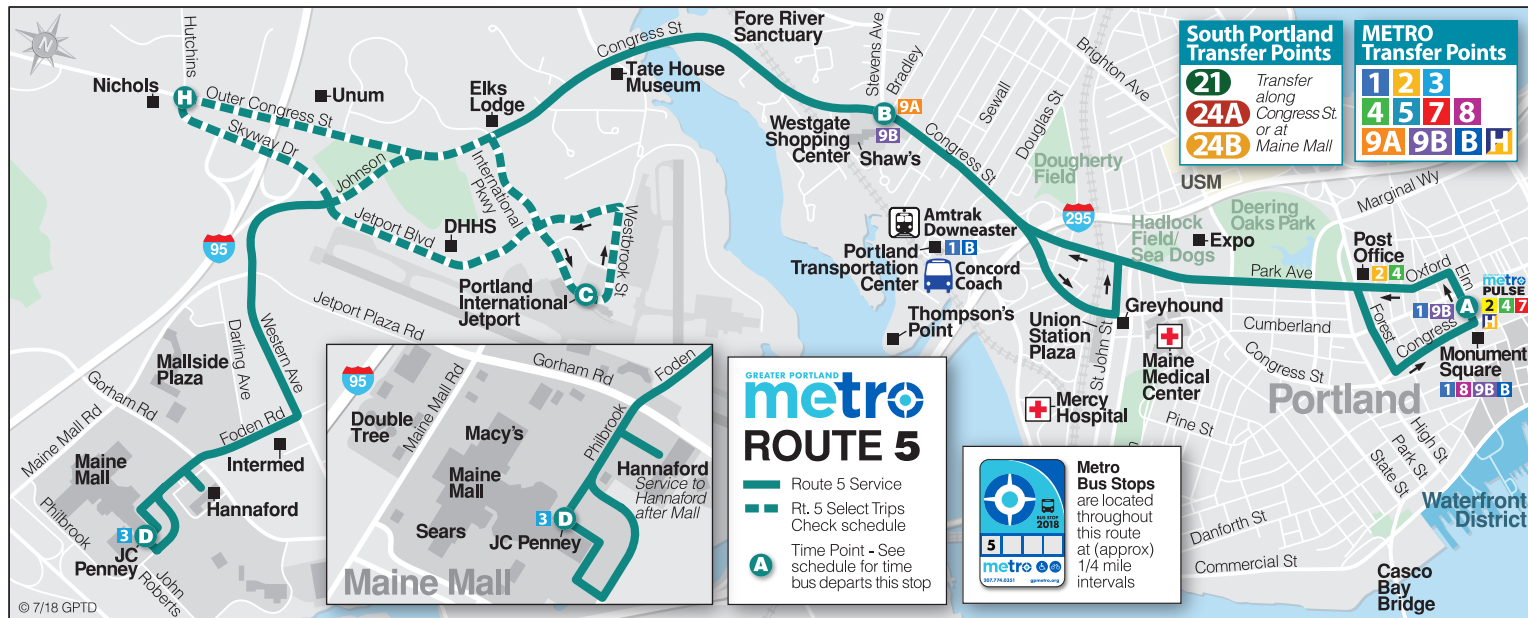

# METRO ROUTE 5

Route map and stops subject to change.

D - Maine Mall - JC Penney entrance.

## SUNDAY OUTBOUND TO MAINE MALL

METRO Pulse Elm St	Westgate	Jetport	Maine Mall JC Penney	To Route
A	B	C	D	
7:55	8:03	8:10	8:20	5
8:40	8:48	X	9:05	5
9:25	9:33	9:40	9:55	3
10:10	10:20	X	10:35	5
10:55	11:05	11:10	11:25	3
11:40	11:50	X	12:05	5
12:25	12:35	12:40	12:55	3
1:10	1:20	X	1:35	5
1:55	2:05	2:10	2:25	3
2:40	2:50	X	3:05	5
3:25	3:35	3:40	3:55	3
4:10	4:20	X	4:35	5
4:55	5:05	5:10	5:25	3
5:40	5:50	X	6:05	5