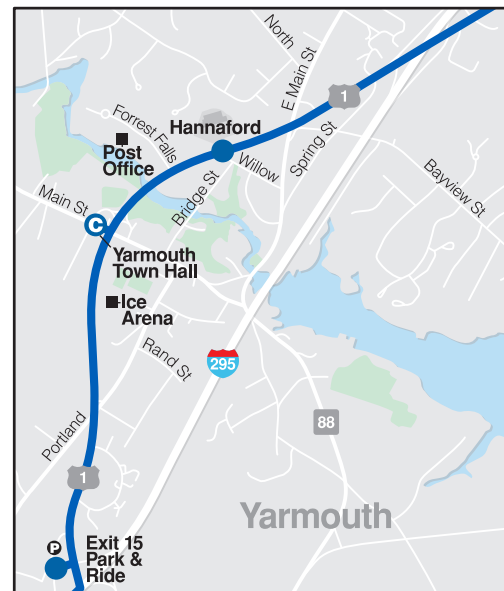

**MONDAY THROUGH FRIDAY**  
**NORTHBOUND TO BRUNSWICK**

Portland Transportation Center (A)	Monument Square (B)	Yarmouth Town Hall (C)	Downtown Freeport/LL Bean (D)	Brunswick Train Station (E)
6:15	6:25	6:45	6:58	7:18
6:50	7:00	7:20	7:34	7:54
8:00	8:12	8:33	8:46	9:06
9:00	9:12	9:32	9:45	10:05
11:30	11:42	12:04	12:17	12:37
1:30	1:40	2:02	2:15	2:35
2:35	2:47	3:10	3:23	3:43
3:15	3:27	3:50	4:03	4:23
4:15	4:27	4:52	5:05	5:25
5:10	5:22	5:48	6:02	6:22
5:45	5:55	6:15	6:28	6:48
7:00	7:10	7:30	7:43	8:03
9:20	9:30	9:48	10:00	10:18

**MONDAY THROUGH FRIDAY**  
**SOUTHBOUND TO PORTLAND**

Brunswick Train Station (E)	Downtown Freeport/LL Bean (D)	Yarmouth Town Hall (C)	Monument Square (B)	Portland Transportation Center (A)
5:45	6:00	6:14	6:34	6:46
6:45	7:05	7:19	7:39	7:52
7:25	7:45	7:59	8:21	8:34
8:00	8:18	8:32	8:54	9:07
9:15	9:35	9:48	10:10	10:22
10:15	10:35	10:48	11:10	11:22
12:45	1:05	1:20	1:40	1:50
2:55	3:15	3:28	3:50	4:02
3:50	4:12	4:26	4:48	5:00
4:30	4:52	5:06	5:26	5:38
5:35	6:00	6:12	6:32	6:44
6:30	6:48	7:00	7:20	7:30
7:00	7:18	7:30	7:50	8:00
8:15	8:33	8:45	9:00	9:10

**SATURDAY**  
**NORTHBOUND TO BRUNSWICK**

Portland Transportation Center (A)	Monument Square (B)	Yarmouth Town Hall (C)	Downtown Freeport/LL Bean (D)	Brunswick Train Station (E)
8:00	8:10	8:30	8:43	9:03
10:30	10:40	11:00	11:13	11:33
1:00	1:10	1:30	1:43	2:03
3:30	3:40	4:00	4:13	4:33
6:00	6:10	6:30	6:43	7:03
8:30	8:40	8:58	9:10	9:28

**SATURDAY**  
**SOUTHBOUND TO PORTLAND**

Brunswick Train Station (E)	Downtown Freeport/LL Bean (D)	Yarmouth Town Hall (C)	Monument Square (B)	Portland Transportation Center (A)
9:15	9:35	9:48	10:08	10:18
11:45	12:05	12:18	12:38	12:48
2:15	2:35	2:48	3:08	3:18
4:45	5:05	5:18	5:38	5:48
7:15	7:35	7:48	8:08	8:18