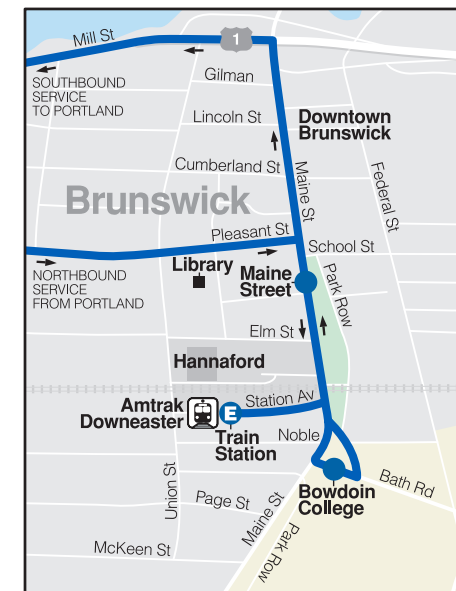

**MONDAY THROUGH FRIDAY**  
**NORTHBOUND TO BRUNSWICK**

Portland Transportation Center (A)	Monument Square (B)	Yarmouth Town Hall (C)	Downtown Freeport/LL Bean (D)	Brunswick Train Station (E)
6:15	6:25	6:45	6:58	7:18
6:50	7:00	7:20	7:34	7:54
8:00	8:12	8:33	8:46	9:06
9:00	9:12	9:32	9:45	10:05
11:30	11:42	12:04	12:17	12:37
1:30	1:40	2:02	2:15	2:35
2:35	2:47	3:10	3:23	3:43
3:15	3:27	3:50	4:03	4:23
4:15	4:27	4:52	5:05	5:25
5:10	5:22	5:48	6:02	6:22
5:45	5:55	6:15	6:28	6:48
7:00	7:10	7:30	7:43	8:03
9:20	9:30	9:48	10:00	10:18

**MONDAY THROUGH FRIDAY**  
**SOUTHBOUND TO PORTLAND**

Brunswick Train Station (E)	Downtown Freeport/LL Bean (D)	Yarmouth Town Hall (C)	Monument Square (B)	Portland Transportation Center (A)
5:45	6:00	6:14	6:34	6:46
6:45	7:05	7:19	7:39	7:52
7:25	7:45	7:59	8:21	8:34
8:00	8:18	8:32	8:54	9:07
9:15	9:35	9:48	10:10	10:22
10:15	10:35	10:48	11:10	11:22
12:45	1:05	1:20	1:40	1:50
2:55	3:15	3:28	3:50	4:02
3:50	4:12	4:26	4:48	5:00
4:30	4:52	5:06	5:26	5:38
5:35	6:00	6:12	6:32	6:44
6:30	6:48	7:00	7:20	7:30
7:00	7:18	7:30	7:50	8:00
8:15	8:33	8:45	9:00	9:10

**SATURDAY**  
**NORTHBOUND TO BRUNSWICK**

Portland Transportation Center (A)	Monument Square (B)	Yarmouth Town Hall (C)	Downtown Freeport/LL Bean (D)	Brunswick Train Station (E)
8:00	8:10	8:30	8:43	9:03
10:30	10:40	11:00	11:13	11:33
1:00	1:10	1:30	1:43	2:03
3:30	3:40	4:00	4:13	4:33
6:00	6:10	6:30	6:43	7:03
8:30	8:40	8:58	9:10	9:28

**SATURDAY**  
**SOUTHBOUND TO PORTLAND**

Brunswick Train Station (E)	Downtown Freeport/LL Bean (D)	Yarmouth Town Hall (C)	Monument Square (B)	Portland Transportation Center (A)
9:15	9:35	9:48	10:08	10:18
11:45	12:05	12:18	12:38	12:48
2:15	2:35	2:48	3:08	3:18
4:45	5:05	5:18	5:38	5:48
7:15	7:35	7:48	8:08	8:18