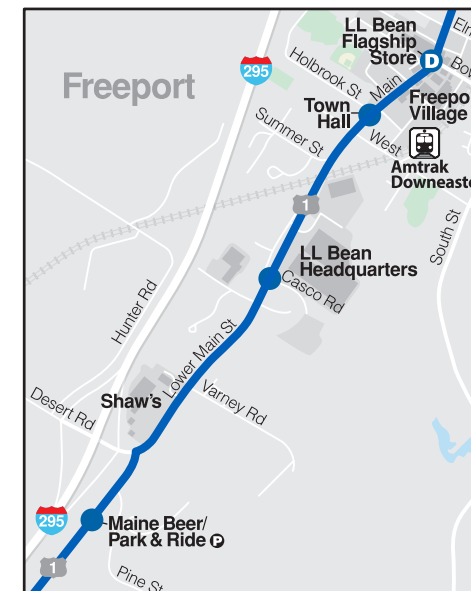

**MONDAY THROUGH FRIDAY**  
**NORTHBOUND TO BRUNSWICK**

Portland Transportation Center (A)	Monument Square (B)	Yarmouth Town Hall (C)	Downtown Freeport/LL Bean (D)	Brunswick Train Station (E)
6:15	6:25	6:45	6:58	7:18
6:50	7:00	7:20	7:34	7:54
8:00	8:12	8:33	8:46	9:06
9:00	9:12	9:32	9:45	10:05
11:30	11:42	12:04	12:17	12:37
1:30	1:40	2:02	2:15	2:35
2:35	2:47	3:10	3:23	3:43
3:15	3:27	3:50	4:03	4:23
4:15	4:27	4:52	5:05	5:25
5:10	5:22	5:48	6:02	6:22
5:45	5:55	6:15	6:28	6:48
7:00	7:10	7:30	7:43	8:03
9:20	9:30	9:48	10:00	10:18

**MONDAY THROUGH FRIDAY**  
**SOUTHBOUND TO PORTLAND**

Brunswick Train Station (E)	Downtown Freeport/LL Bean (D)	Yarmouth Town Hall (C)	Monument Square (B)	Portland Transportation Center (A)
5:45	6:00	6:14	6:34	6:46
6:45	7:05	7:19	7:39	7:52
7:25	7:45	7:59	8:21	8:34
8:00	8:18	8:32	8:54	9:07
9:15	9:35	9:48	10:10	10:22
10:15	10:35	10:48	11:10	11:22
12:45	1:05	1:20	1:40	1:50
2:55	3:15	3:28	3:50	4:02
3:50	4:12	4:26	4:48	5:00
4:30	4:52	5:06	5:26	5:38
5:35	6:00	6:12	6:32	6:44
6:30	6:48	7:00	7:20	7:30
7:00	7:18	7:30	7:50	8:00
8:15	8:33	8:45	9:00	9:10

**SATURDAY**  
**NORTHBOUND TO BRUNSWICK**

Portland Transportation Center (A)	Monument Square (B)	Yarmouth Town Hall (C)	Downtown Freeport/LL Bean (D)	Brunswick Train Station (E)
8:00	8:10	8:30	8:43	9:03
10:30	10:40	11:00	11:13	11:33
1:00	1:10	1:30	1:43	2:03
3:30	3:40	4:00	4:13	4:33
6:00	6:10	6:30	6:43	7:03
8:30	8:40	8:58	9:10	9:28

**SATURDAY**  
**SOUTHBOUND TO PORTLAND**

Brunswick Train Station (E)	Downtown Freeport/LL Bean (D)	Yarmouth Town Hall (C)	Monument Square (B)	Portland Transportation Center (A)
9:15	9:35	9:48	10:08	10:18
11:45	12:05	12:18	12:38	12:48
2:15	2:35	2:48	3:08	3:18
4:45	5:05	5:18	5:38	5:48
7:15	7:35	7:48	8:08	8:18