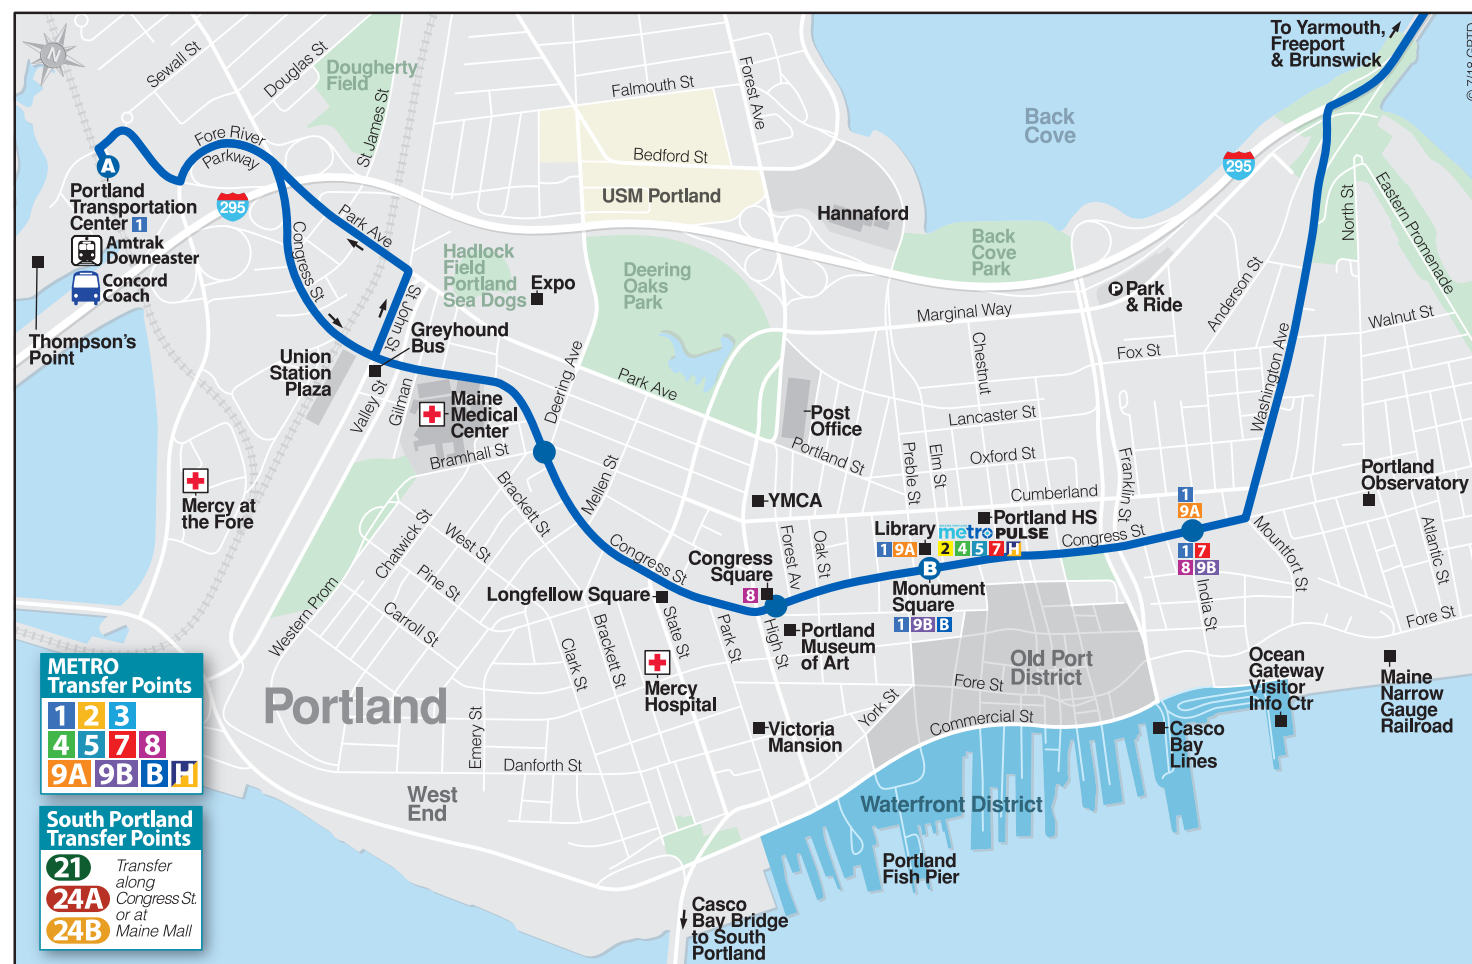

**MONDAY THROUGH FRIDAY**  
**NORTHBOUND TO BRUNSWICK**

Portland Transportation Center (A)	Monument Square (B)	Yarmouth Town Hall (C)	Downtown Freeport/LL Bean (D)	Brunswick Train Station (E)
6:15	6:25	6:45	6:58	7:18
6:50	7:00	7:20	7:34	7:54
8:00	8:12	8:33	8:46	9:06
9:00	9:12	9:32	9:45	10:05
11:30	11:42	12:04	12:17	12:37
1:30	1:40	2:02	2:15	2:35
2:35	2:47	3:10	3:23	3:43
3:15	3:27	3:50	4:03	4:23
4:15	4:27	4:52	5:05	5:25
5:10	5:22	5:48	6:02	6:22
5:45	5:55	6:15	6:28	6:48
7:00	7:10	7:30	7:43	8:03
9:20	9:30	9:48	10:00	10:18

**MONDAY THROUGH FRIDAY**  
**SOUTHBOUND TO PORTLAND**

Brunswick Train Station (E)	Downtown Freeport/LL Bean (D)	Yarmouth Town Hall (C)	Monument Square (B)	Portland Transportation Center (A)
5:45	6:00	6:14	6:34	6:46
6:45	7:05	7:19	7:39	7:52
7:25	7:45	7:59	8:21	8:34
8:00	8:18	8:32	8:54	9:07
9:15	9:35	9:48	10:10	10:22
10:15	10:35	10:48	11:10	11:22
12:45	1:05	1:20	1:40	1:50
2:55	3:15	3:28	3:50	4:02
3:50	4:12	4:26	4:48	5:00
4:30	4:52	5:06	5:26	5:38
5:35	6:00	6:12	6:32	6:44
6:30	6:48	7:00	7:20	7:30
7:00	7:18	7:30	7:50	8:00
8:15	8:33	8:45	9:00	9:10

**SATURDAY**  
**NORTHBOUND TO BRUNSWICK**

Portland Transportation Center (A)	Monument Square (B)	Yarmouth Town Hall (C)	Downtown Freeport/LL Bean (D)	Brunswick Train Station (E)
8:00	8:10	8:30	8:43	9:03
10:30	10:40	11:00	11:13	11:33
1:00	1:10	1:30	1:43	2:03
3:30	3:40	4:00	4:13	4:33
6:00	6:10	6:30	6:43	7:03
8:30	8:40	8:58	9:10	9:28

**SATURDAY**  
**SOUTHBOUND TO PORTLAND**

Brunswick Train Station (E)	Downtown Freeport/LL Bean (D)	Yarmouth Town Hall (C)	Monument Square (B)	Portland Transportation Center (A)
9:15	9:35	9:48	10:08	10:18
11:45	12:05	12:18	12:38	12:48
2:15	2:35	2:48	3:08	3:18
4:45	5:05	5:18	5:38	5:48
7:15	7:35	7:48	8:08	8:18