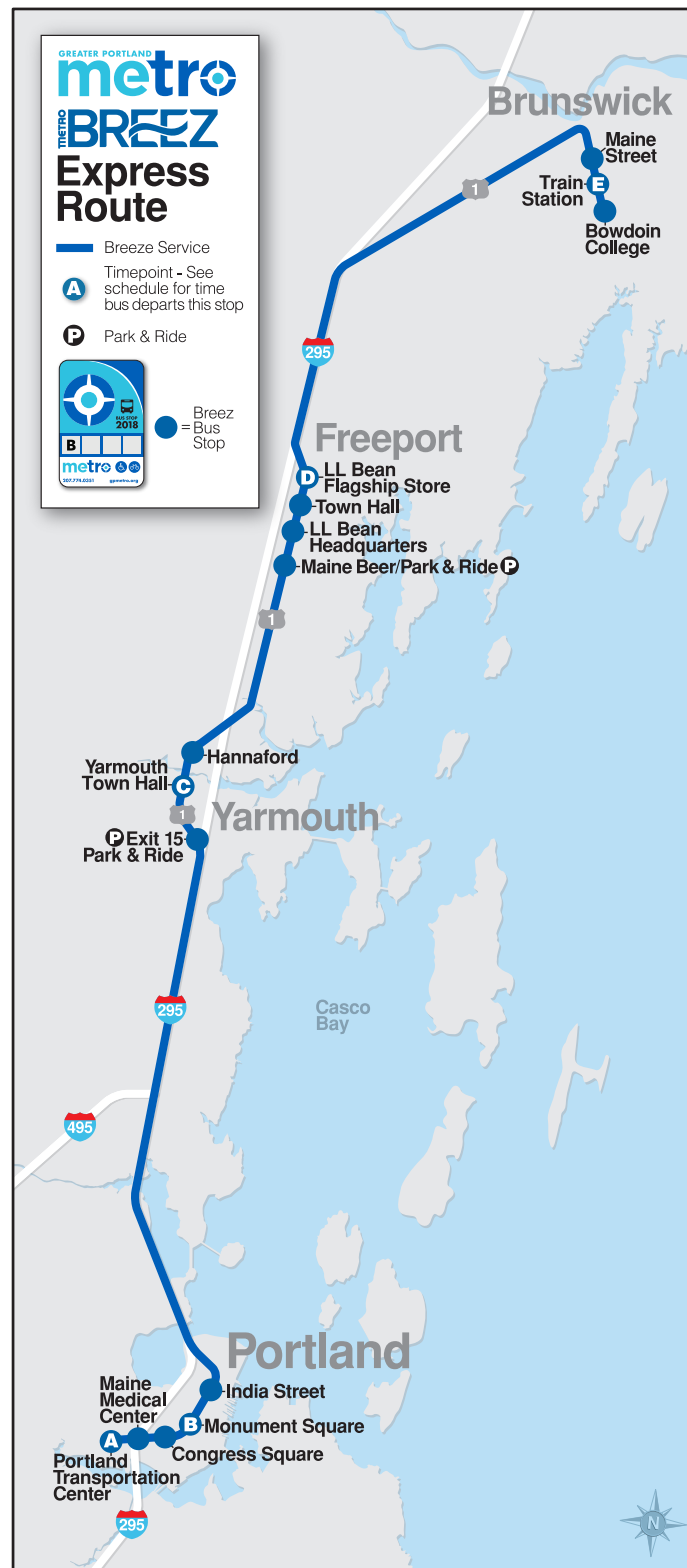

**MONDAY THROUGH FRIDAY**  
**NORTHBOUND TO BRUNSWICK**

Portland Transportation Center (A)	Monument Square (B)	Yarmouth Town Hall (C)	Downtown Freeport/LL Bean (D)	Brunswick Train Station (E)
6:15	6:25	6:45	6:58	7:18
6:50	7:00	7:20	7:34	7:54
8:00	8:12	8:33	8:46	9:06
9:00	9:12	9:32	9:45	10:05
11:30	11:42	12:04	12:17	12:37
1:30	1:40	2:02	2:15	2:35
2:35	2:47	3:10	3:23	3:43
3:15	3:27	3:50	4:03	4:23
4:15	4:27	4:52	5:05	5:25
5:10	5:22	5:48	6:02	6:22
5:45	5:55	6:15	6:28	6:48
7:00	7:10	7:30	7:43	8:03
9:20	9:30	9:48	10:00	10:18

**MONDAY THROUGH FRIDAY**  
**SOUTHBOUND TO PORTLAND**

Brunswick Train Station (E)	Downtown Freeport/LL Bean (D)	Yarmouth Town Hall (C)	Monument Square (B)	Portland Transportation Center (A)
5:45	6:00	6:14	6:34	6:46
6:45	7:05	7:19	7:39	7:52
7:25	7:45	7:59	8:21	8:34
8:00	8:18	8:32	8:54	9:07
9:15	9:35	9:48	10:10	10:22
10:15	10:35	10:48	11:10	11:22
12:45	1:05	1:20	1:40	1:50
2:55	3:15	3:28	3:50	4:02
3:50	4:12	4:26	4:48	5:00
4:30	4:52	5:06	5:26	5:38
5:35	6:00	6:12	6:32	6:44
6:30	6:48	7:00	7:20	7:30
7:00	7:18	7:30	7:50	8:00
8:15	8:33	8:45	9:00	9:10

**SATURDAY**  
**NORTHBOUND TO BRUNSWICK**

Portland Transportation Center (A)	Monument Square (B)	Yarmouth Town Hall (C)	Downtown Freeport/LL Bean (D)	Brunswick Train Station (E)
8:00	8:10	8:30	8:43	9:03
10:30	10:40	11:00	11:13	11:33
1:00	1:10	1:30	1:43	2:03
3:30	3:40	4:00	4:13	4:33
6:00	6:10	6:30	6:43	7:03
8:30	8:40	8:58	9:10	9:28

**SATURDAY**  
**SOUTHBOUND TO PORTLAND**

Brunswick Train Station (E)	Downtown Freeport/LL Bean (D)	Yarmouth Town Hall (C)	Monument Square (B)	Portland Transportation Center (A)
9:15	9:35	9:48	10:08	10:18
11:45	12:05	12:18	12:38	12:48
2:15	2:35	2:48	3:08	3:18
4:45	5:05	5:18	5:38	5:48
7:15	7:35	7:48	8:08	8:18