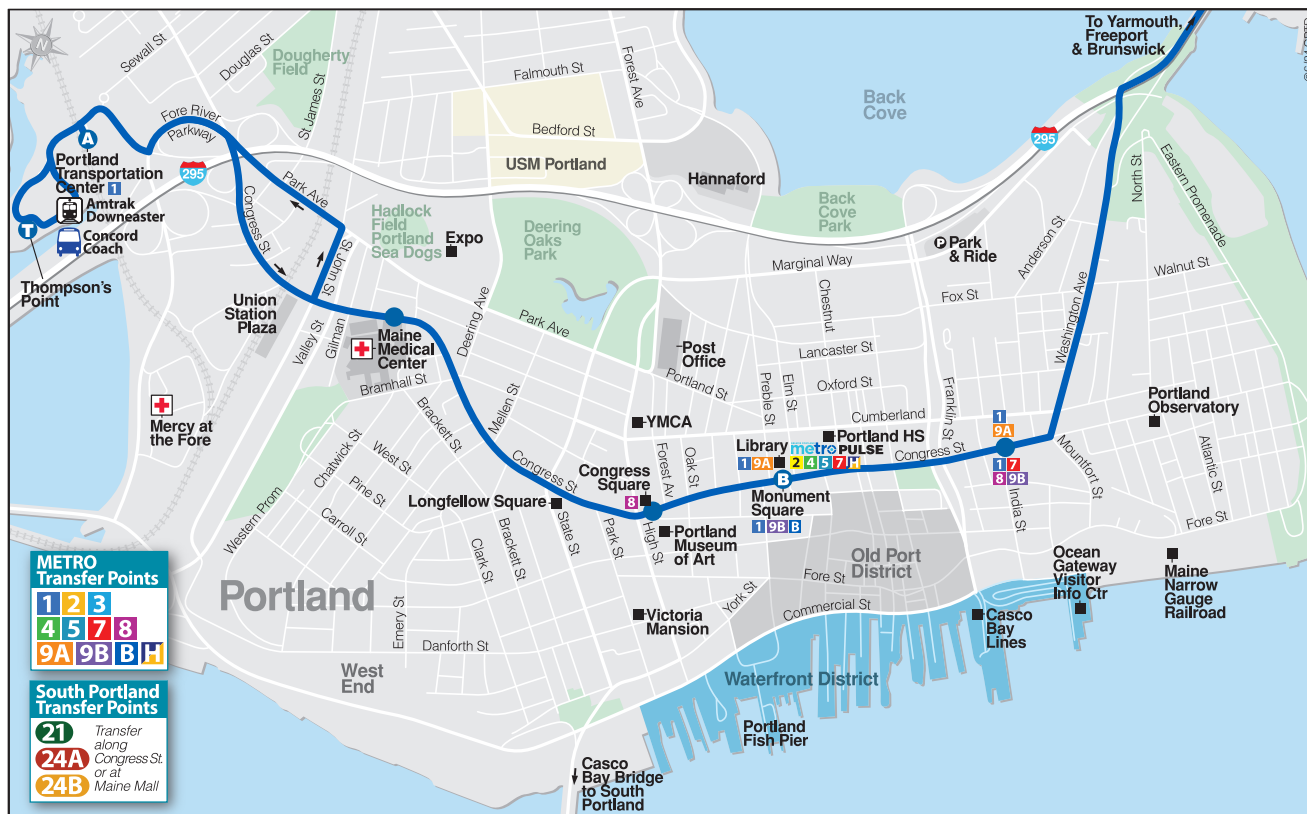

Express Service between Portland, Yarmouth, Freeport, and Brunswick

To provide faster service, BREEZ has limited stops and only services stops indicated on route map.

METRO Transfer Points			
1	2	3	
4	5	7	8
9A	9B	B	H
South Portland Transfer Points			
21	Transfer along Congress St or at		
24A	Maine Mall		
24B	Maine Mall		

BREEZ Express Service to YARMOUTH, FREEPORT, and BRUNSWICK

Effective June 16, 2024

Effective June 16, 2024

**MONDAY THROUGH FRIDAY
NORTHBOUND TO BRUNSWICK**

Thompson's Point T	Portland Transportation Center A	Monument Square B	Yarmouth Town Hall C	Downtown Freeport/LL Bean D	Brunswick Train Station E
6:10	6:12	6:22	6:42	6:55	7:15
6:48	6:50	7:00	7:20	7:34	7:54
8:03	8:05	8:17	8:37	8:50	9:10
9:15	9:17	9:29	9:49	10:02	10:22
10:30	10:32	10:44	11:04	11:17	11:37
12:00	12:02	12:14	12:36	12:49	1:09
1:15	1:17	1:29	1:51	2:04	2:24
2:30	2:32	2:44	3:06	3:19	3:39
3:45	3:47	3:59	4:22	4:35	4:55
4:23	4:25	4:37	5:02	5:15	5:35
5:00	5:02	5:14	5:39	5:53	6:13
5:35	5:37	5:49	6:10	6:23	6:43
6:50	6:52	7:02	7:23	7:36	7:56
8:05	8:07	8:17	8:37	8:50	9:10
9:20	9:22	9:32	9:52	10:05	10:25

**SATURDAY
NORTHBOUND TO BRUNSWICK**

Thompson's Point T	Portland Transportation Center A	Monument Square B	Yarmouth Town Hall C	Downtown Freeport/LL Bean D	Brunswick Train Station E
7:58	8:00	8:10	8:30	8:43	9:03
10:28	10:30	10:40	11:00	11:13	11:33
12:58	1:00	1:10	1:30	1:43	2:03
3:28	3:30	3:40	4:00	4:13	4:33
5:58	6:00	6:10	6:30	6:43	7:03
8:28	8:30	8:40	8:58	9:10	9:28

¹Route stops inside parking lot at Brunswick Park and Ride after servicing Brunswick Train Station.