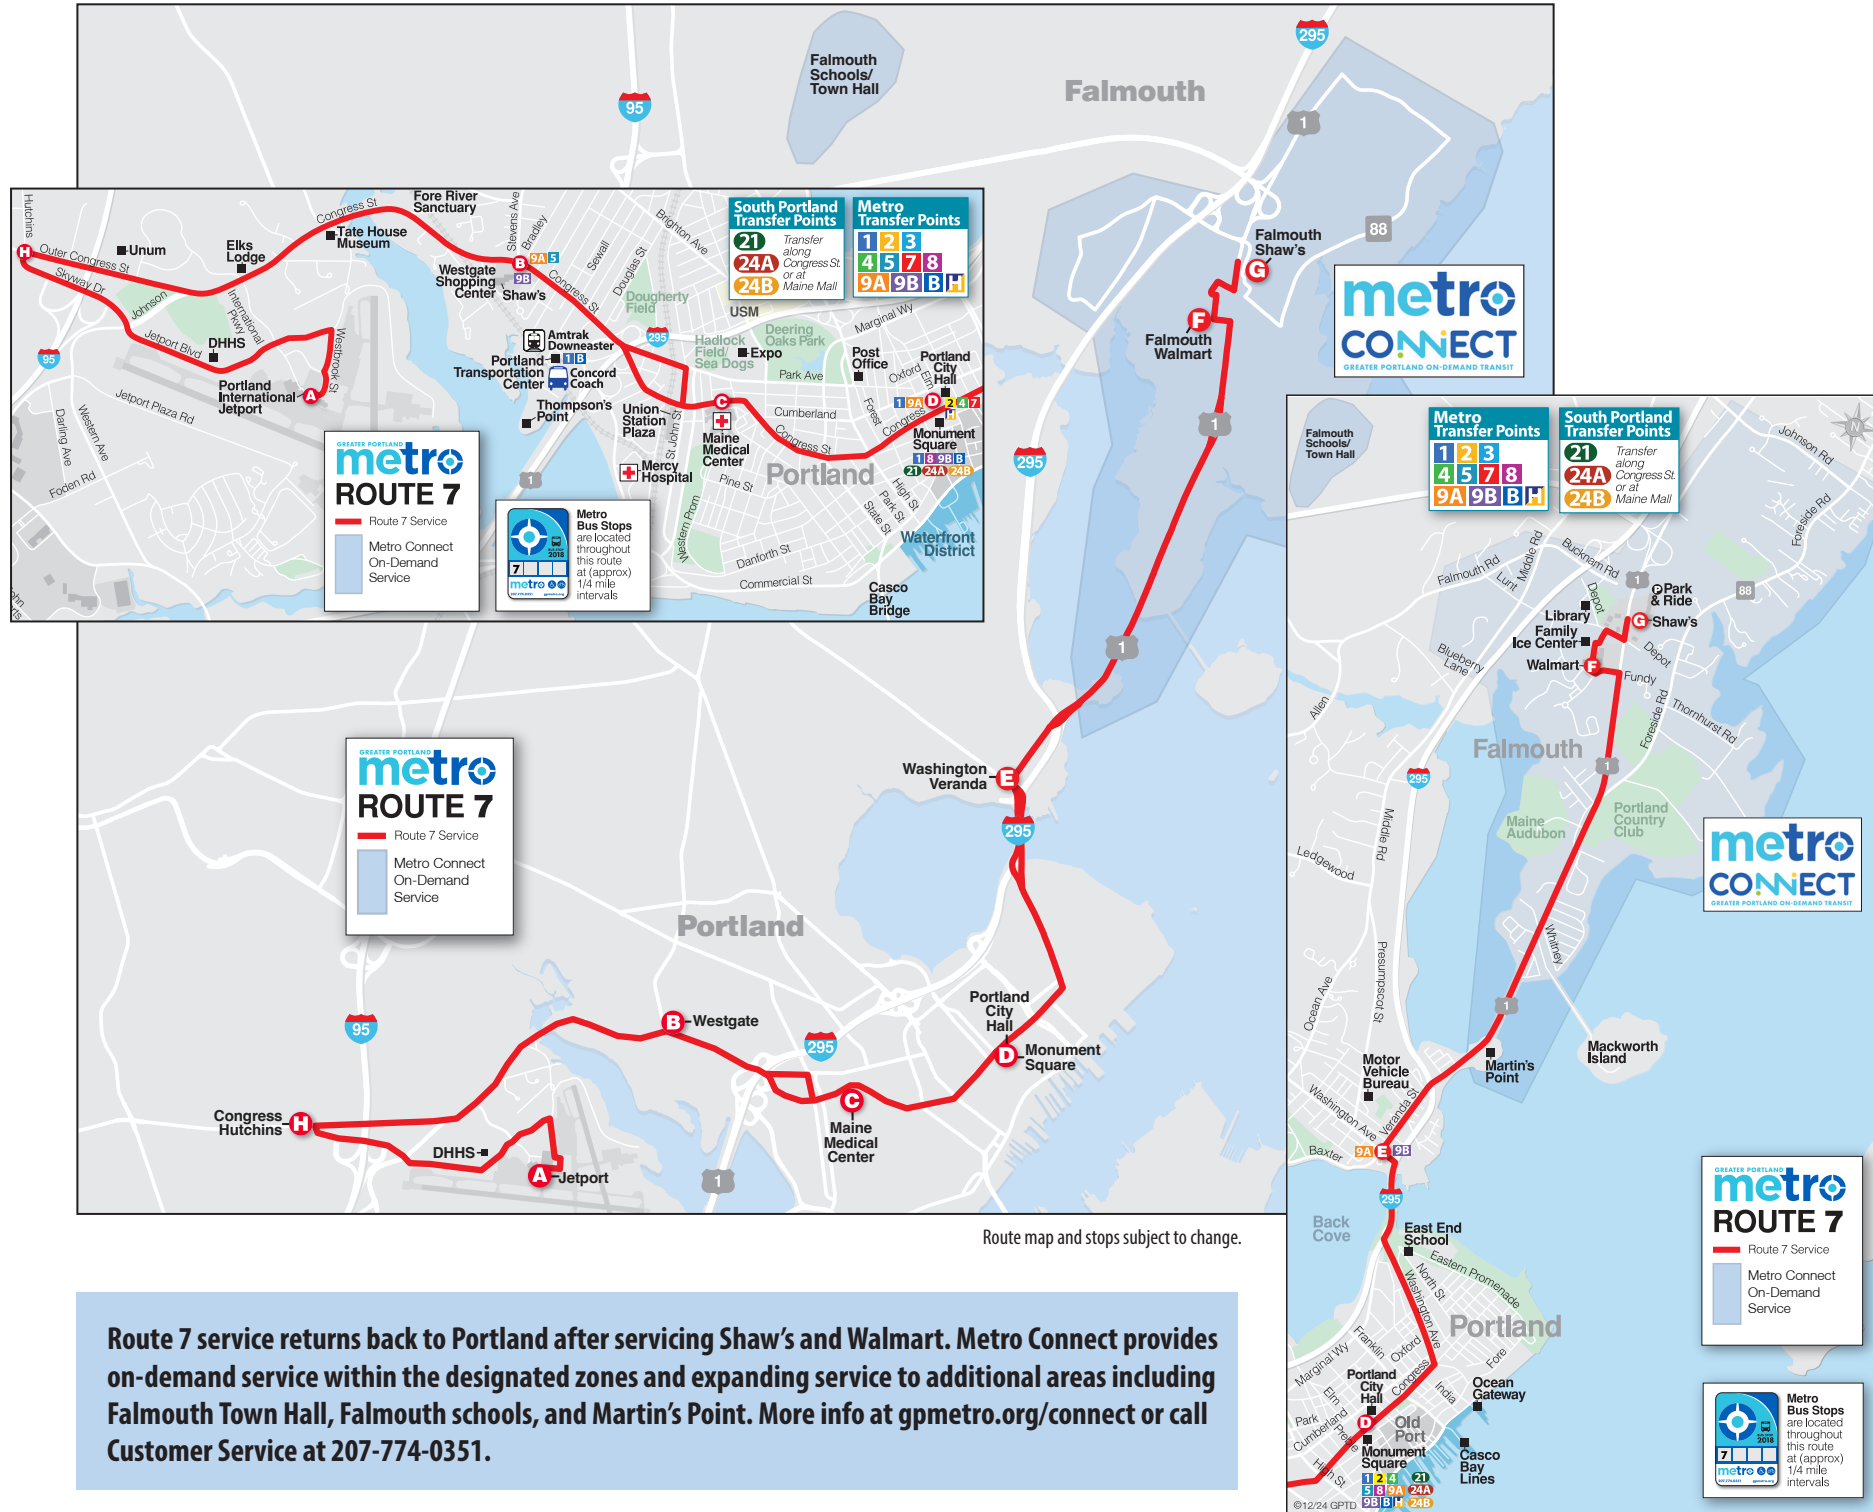

# Falmouth Foreside – Downtown Portland – Jetport/DHHS

# 7

LOCAL SERVICE Effective March 2, 2025

MAJOR STOPS

- A** JETPORT/DHHS
- H** Congress St/Hutchins Dr
- B** Westgate
- C** MAINE MEDICAL CENTER/ CONGRESS STREET
- D** MONUMENT SQUARE/ PORTLAND CITY HALL
- E** Washington Ave/Veranda St
- F** Falmouth Walmart
- G** Falmouth Shaws

Better coverage and more service to several Falmouth locations.  
 Information at [gpmetro.org/connect](http://gpmetro.org/connect)

**FARE INFORMATION**  
 \$2.00 fare (DiriGo Pass/cash)  
 \$1.00 reduced fare for eligible passengers

Route map and stops subject to change.

Route 7 service returns back to Portland after servicing Shaw's and Walmart. Metro Connect provides on-demand service within the designated zones and expanding service to additional areas including Falmouth Town Hall, Falmouth schools, and Martin's Point. More info at [gpmetro.org/connect](http://gpmetro.org/connect) or call Customer Service at 207-774-0351.