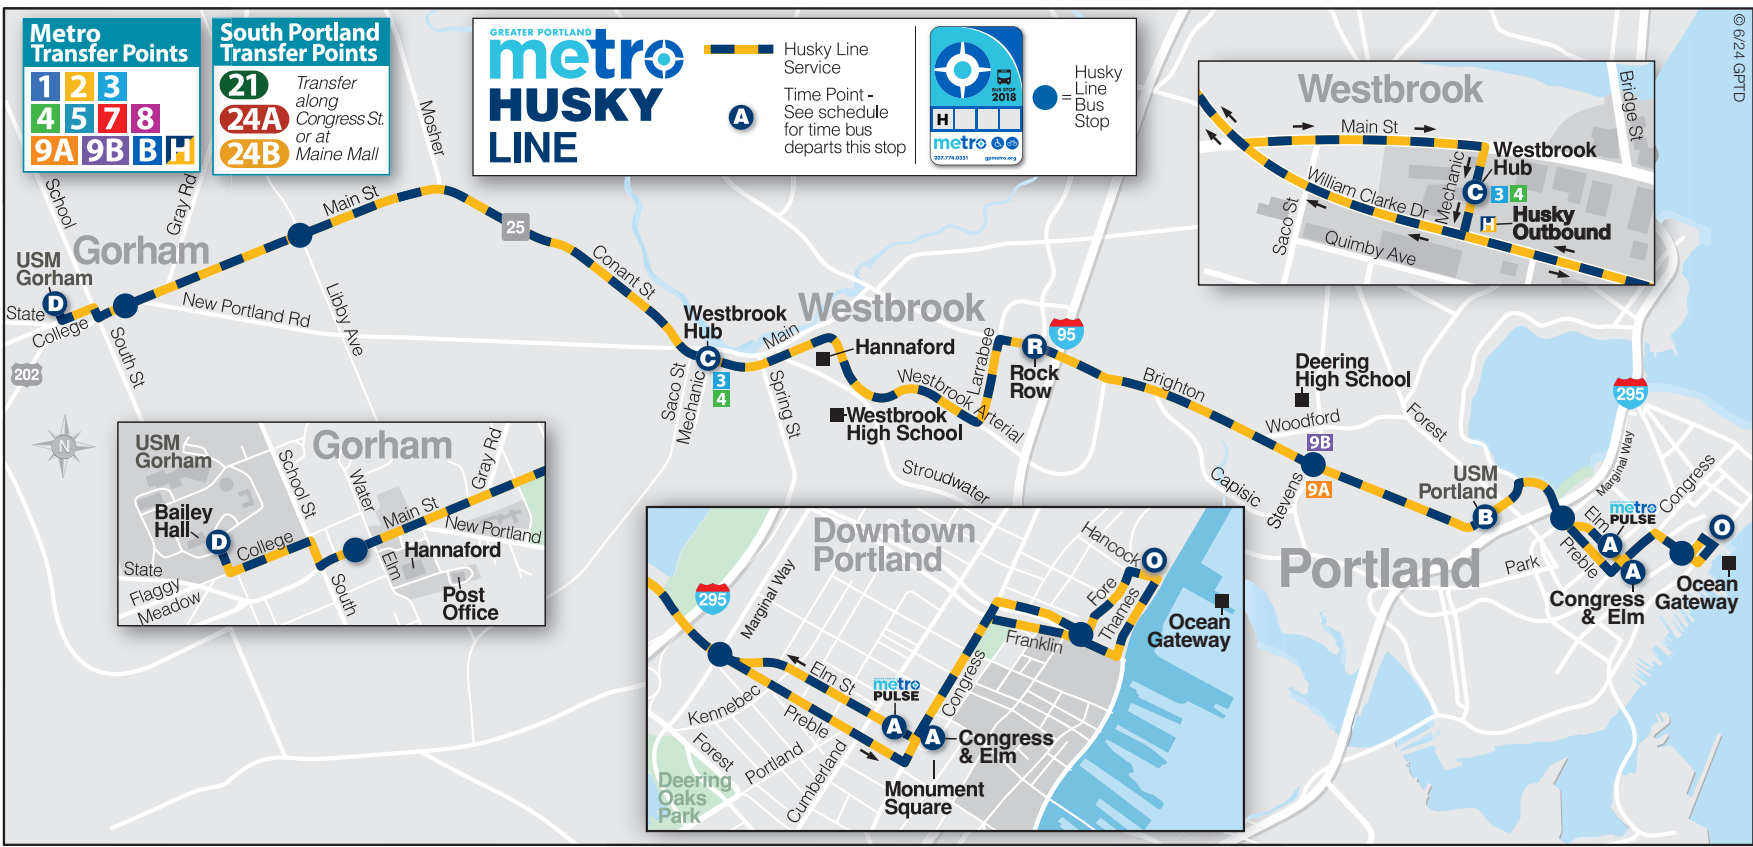

MONDAY THROUGH FRIDAY INBOUND TO DOWNTOWN PORTLAND

USM Gorham	Westbrook Hub	Rock Row Westbrook Crossing	USM Portland	Congress & Elm	Hancock & Thames
D	C	R	B	A	O
6:20	6:33	6:40	6:51	6:56	7:02
7:05	7:18	7:25	7:37	7:42	7:48
7:35	7:48	7:58	8:10	8:15	8:21
7:55	8:08	8:18	8:30	8:35	8:41
8:20	8:33	8:43	8:54	8:59	9:05
8:50	9:03	9:11	9:22	9:27	9:33
9:10	9:23	9:31	9:42	9:47	9:53
9:40	9:53	10:00	10:11	10:16	10:22
10:10	10:23	10:30	10:41	10:46	10:52
10:40	10:53	11:00	11:11	11:16	11:23
11:10	11:23	11:30	11:41	11:46	11:53
11:40	11:53	12:00	12:11	12:17	12:24
12:10	12:23	12:29	12:40	12:47	12:54
12:40	12:53	12:59	1:10	1:17	1:23
1:15	1:28	1:34	1:45	1:52	1:58
1:50	2:03	2:09	2:20	2:27	2:33
2:20	2:34	2:41	2:52	2:59	3:05
2:55	3:09	3:16	3:27	3:34	3:40
3:25	3:39	3:47	3:58	4:05	4:11
3:55	4:09	4:17	4:28	4:35	4:41
4:25	4:39	4:47	4:58	5:05	5:11
4:55	5:09	5:17	5:28	5:35	5:41
5:20	5:34	5:43	5:54	6:01	6:07
5:45	5:56	6:05	6:16	6:22	6:28
6:30	6:40	6:49	7:00	7:05	7:11
7:20	7:30	7:38	7:49	7:54	8:00
8:20	8:30	8:38	8:49	8:54	9:00
9:20	9:30	9:38	9:49	9:54	10:00
10:00	10:10	10:18	10:29	10:34	10:40