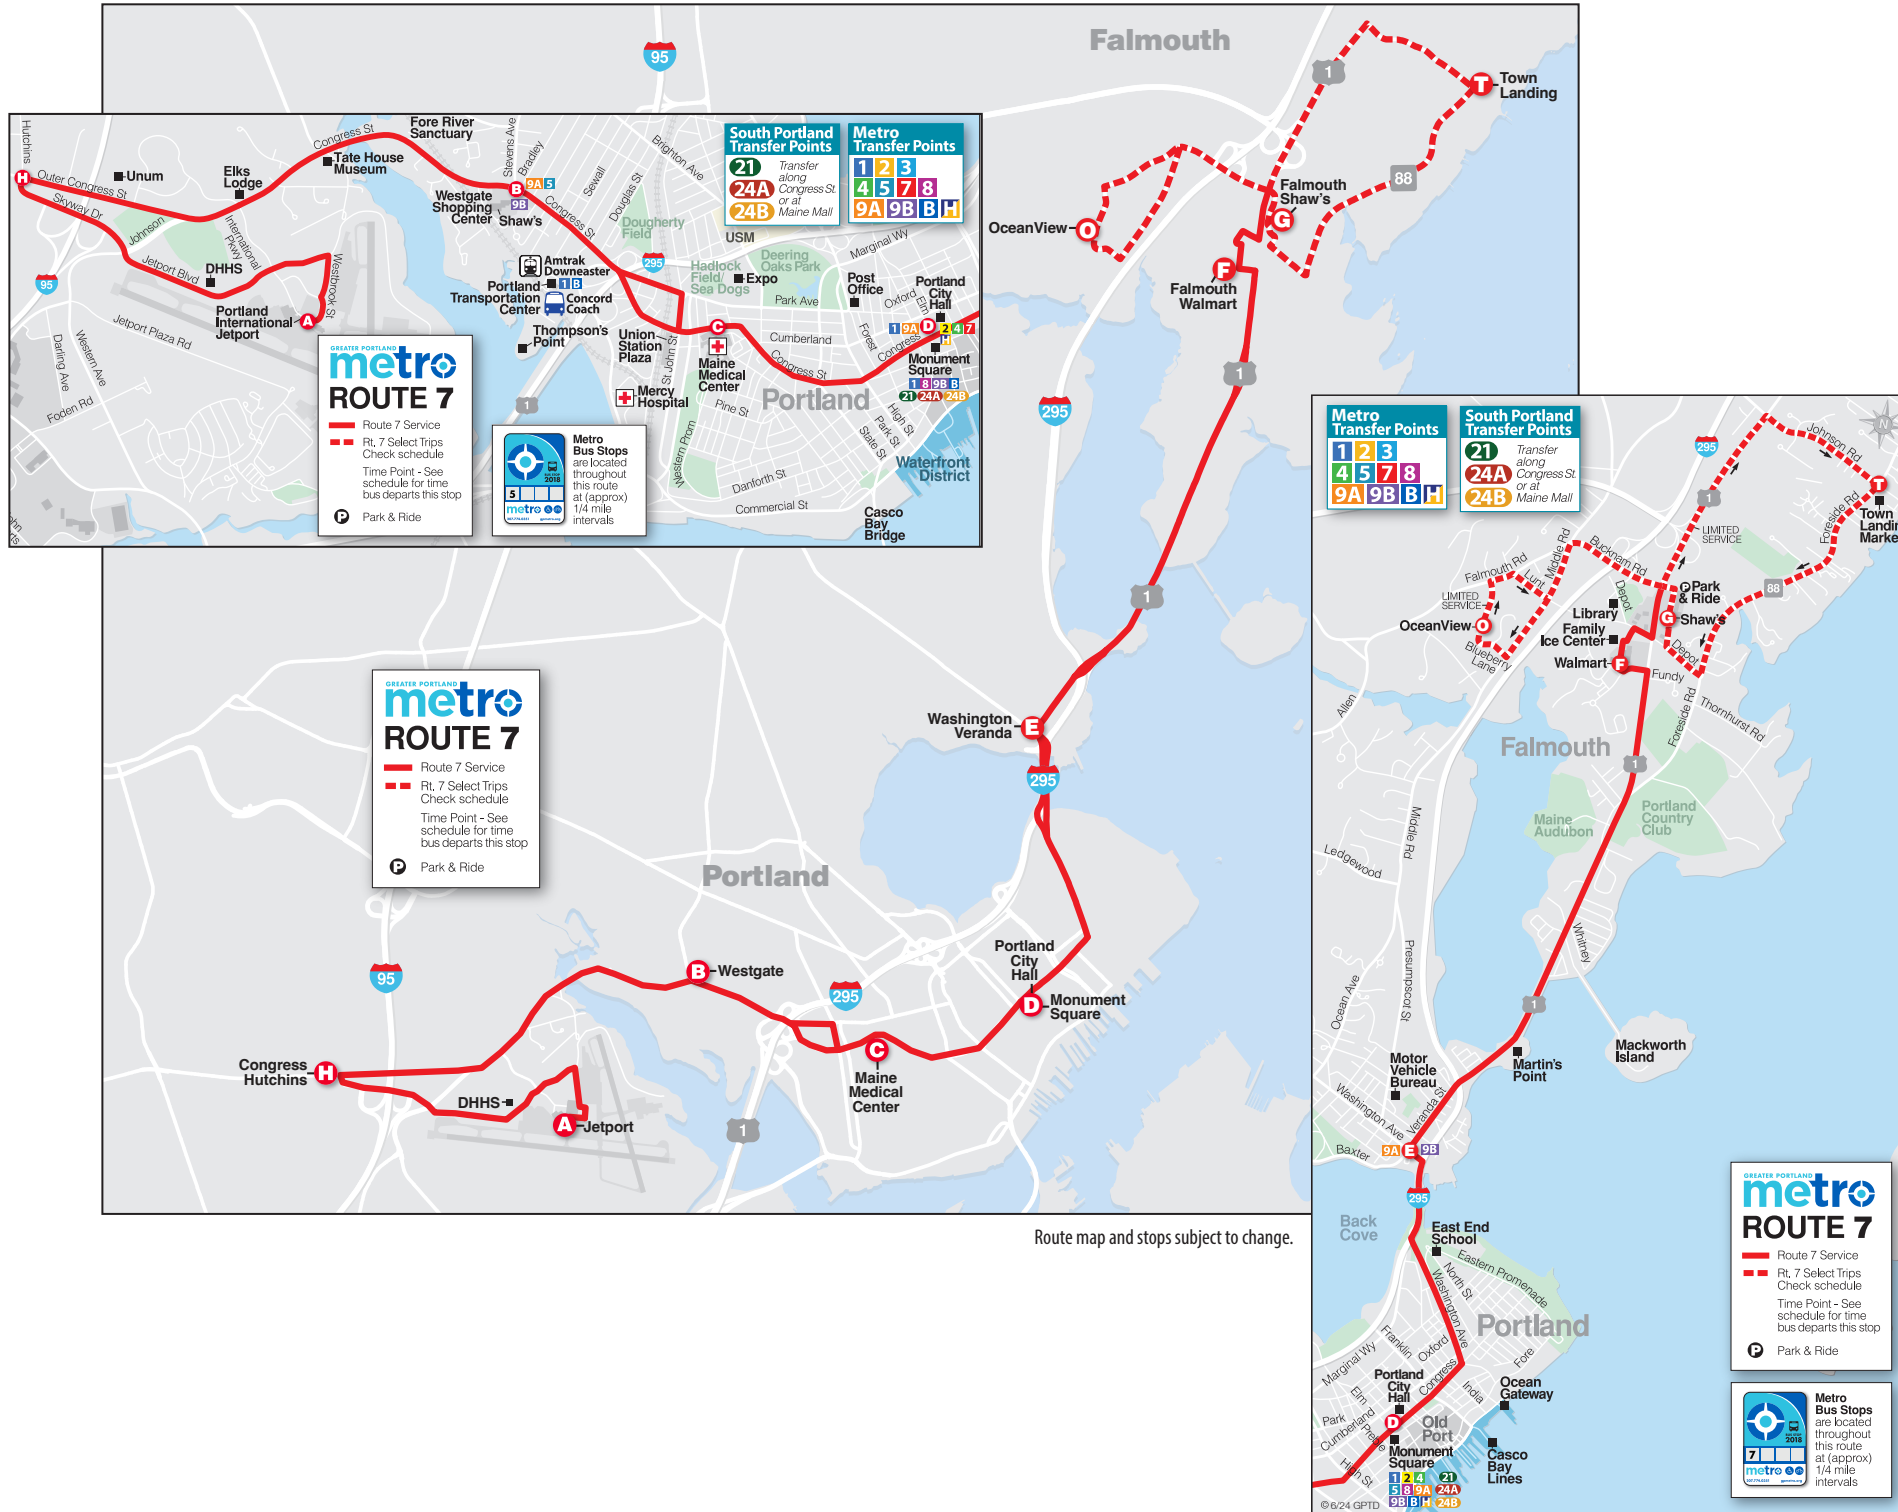

Falmouth Foreside – Downtown Portland – Jetport/DHHS

7

LOCAL SERVICE

Effective June 16, 2024

**ROUTE CHANGE
NEW SERVICE**

MAJOR STOPS

- A** JETPORT/DHHS
- H** Congress St/Hutchins Dr
- B** Westgate
- C** MAINE MEDICAL CENTER/ CONGRESS STREET
- D** MONUMENT SQUARE/ PORTLAND CITY HALL
- E** Washington Ave/Veranda St
- F** Falmouth Walmart
- T** Town Landing Market **
- O** OceanView **
- G** Falmouth Shaws

Please note: F- Bus route does not stop in front of Walmart. Nearest stop is on Clearwater Drive. (rev)

SUNDAY OUTBOUND TO FALMOUTH									
Jetport	Congress Hutchins	Westgate	Congress St Maine Med Center	Monument Square	Washington Veranda	Falmouth Walmart	Town Landing	OceanView	Falmouth Shaw's
A	H	B	C	D	E	F	T	O	G
...
...	8:25	8:30	8:38	8:45	8:51	...	8:58
9:02	9:07	9:15	9:21	9:30	9:38	9:45	9:51	...	9:58
10:02	10:07	10:15	10:21	10:30	10:38	10:45	...	10:53	10:58
11:02	11:07	11:15	11:21	11:30	11:38	11:45	11:51	...	11:58
12:02	12:07	12:15	12:21	12:30	12:38	12:45	...	12:53	12:58
1:02	1:07	1:15	1:21	1:30	1:38	1:45	1:51	...	1:58
2:02	2:07	2:15	2:21	2:30	2:38	2:45	...	2:53	2:58
3:02	3:07	3:15	3:21	3:30	3:38	3:45	3:51	...	3:58
4:02	4:07	4:15	4:21	4:30	4:38	4:45	4:51	...	4:58
5:02	5:07	5:15	5:21	5:30	5:38	5:45	5:51	...	5:58
6:02	6:07	6:15	6:21	6:30	6:38	6:45	6:51	...	6:58

We've made some major changes to Metro's Route 7 service.

The NEW Route 7 travels between Falmouth and Downtown Portland, just like it has since it started. But, starting

June 16, 2024, Route 7 will continue along Congress Street, stopping at the Portland Library, no longer turning down Elm Street, and continue travelling to Outer Congress Street, Portland Jetport, and the Department of Health and Human Services (DHHS).

Route 5, which previously travelled to the Jetport and DHHS, will continue directly to the Maine Mall and surrounding destinations.