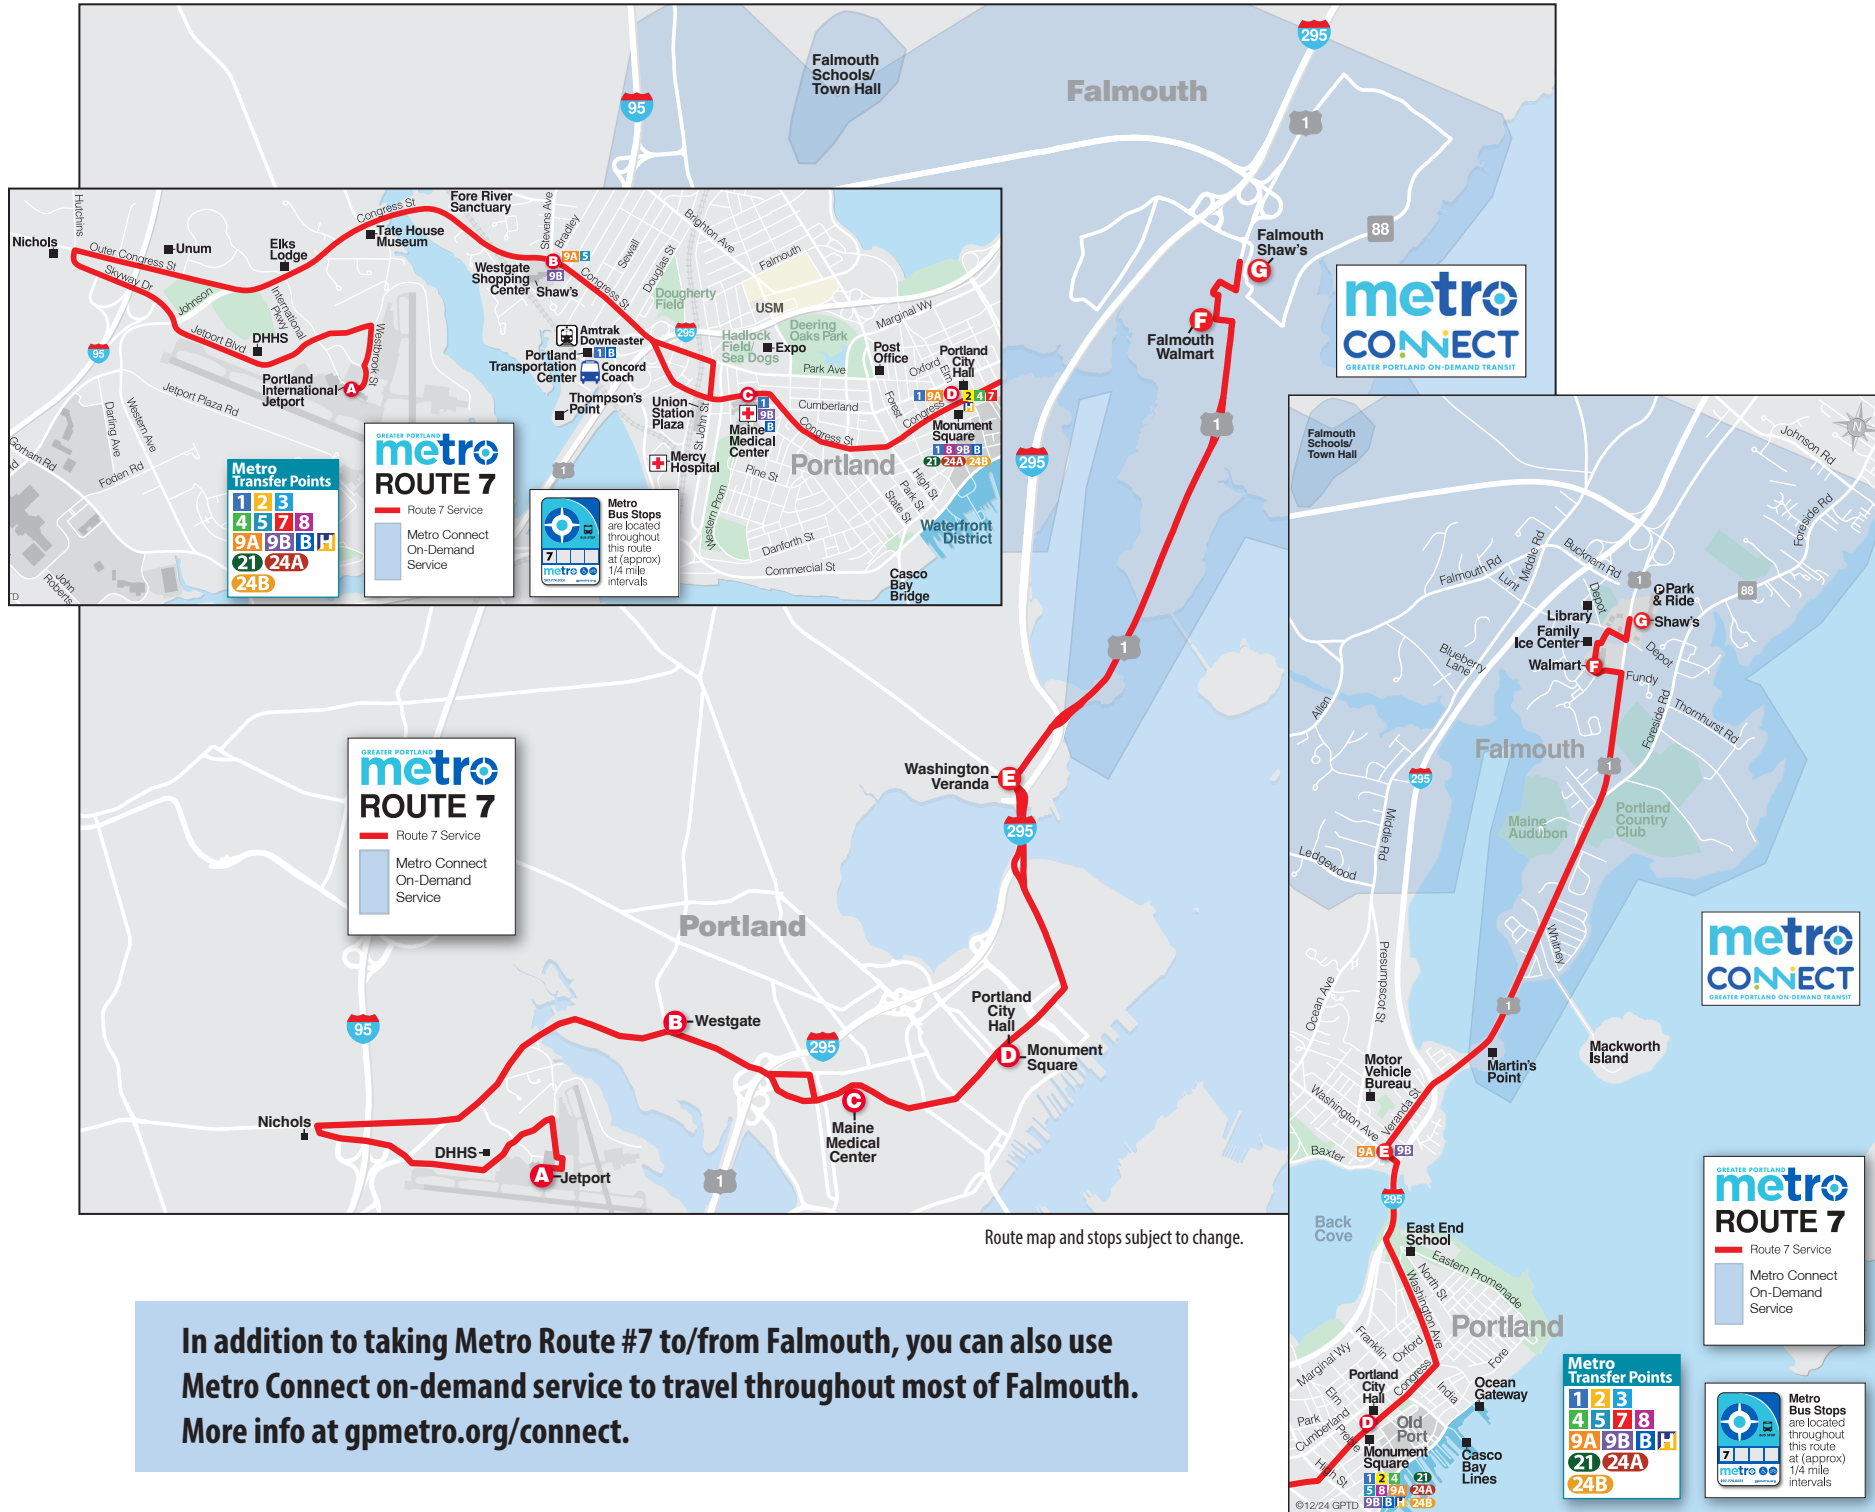

Falmouth Foreside – Downtown Portland – Jetport/DHHS

7

LOCAL SERVICE Effective April 27, 2026

MAJOR STOPS

- A** JETPORT/DHHS
- B** Westgate
- C** MAINE MEDICAL CENTER/ CONGRESS STREET
- D** MONUMENT SQUARE/ PORTLAND CITY HALL
- E** Washington Ave/Veranda St
- F** Falmouth Walmart
- G** Falmouth Shaws

Route map and stops subject to change.

In addition to taking Metro Route #7 to/from Falmouth, you can also use Metro Connect on-demand service to travel throughout most of Falmouth. More info at gpmetro.org/connect.

**SATURDAY
OUTBOUND TO FALMOUTH**

Jetport	Westgate	Congress St Maine Med Center	Monument Square	Washington Veranda	Falmouth Walmart	Falmouth Shaw's
A	B	C	D	E	F	G
...
...	...	6:22	6:30	6:38	6:45	6:50
7:15	7:26	7:36	7:45	7:53	8:00	8:05
8:15	8:26	8:36	8:45	8:53	9:00	9:05
9:15	9:26	9:36	9:45	9:53	10:00	10:05
10:15	10:26	10:36	10:45	10:53	11:00	11:05
11:15	11:26	11:36	11:45	11:53	12:00	12:05
12:15	12:26	12:36	12:45	12:53	1:00	1:05
1:15	1:26	1:36	1:45	1:53	2:00	2:05
2:15	2:26	2:36	2:45	2:53	3:00	3:05
3:15	3:26	3:36	3:45	3:53	4:00	4:05
4:15	4:26	4:36	4:45	4:53	5:00	5:05
5:15	5:26	5:36	5:45	5:53	6:00	6:05
6:15	6:26	6:36	6:45	6:53	7:00	7:05
7:15	7:26	7:36	7:45	7:53	8:00	8:05
8:15	8:26	8:36	8:45	8:53	9:00	9:05
9:15	9:26	9:36	9:45	9:53	10:00	10:05
10:05	10:15	10:23	10:30	10:37	10:44	10:47