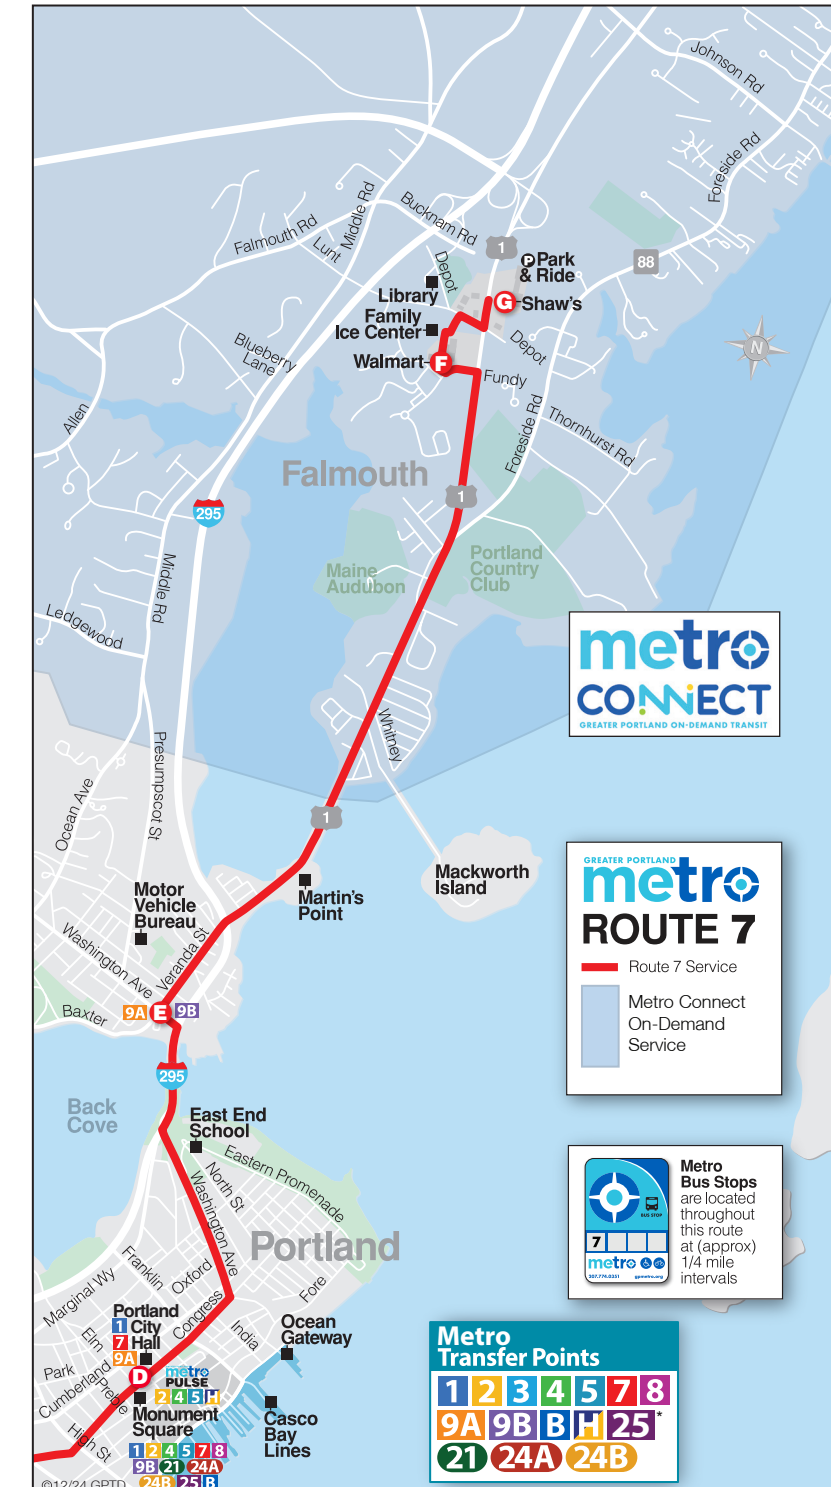

Route map and stops subject to change.

*Route 25 service to Scarborough beginning approximately Fall 2026