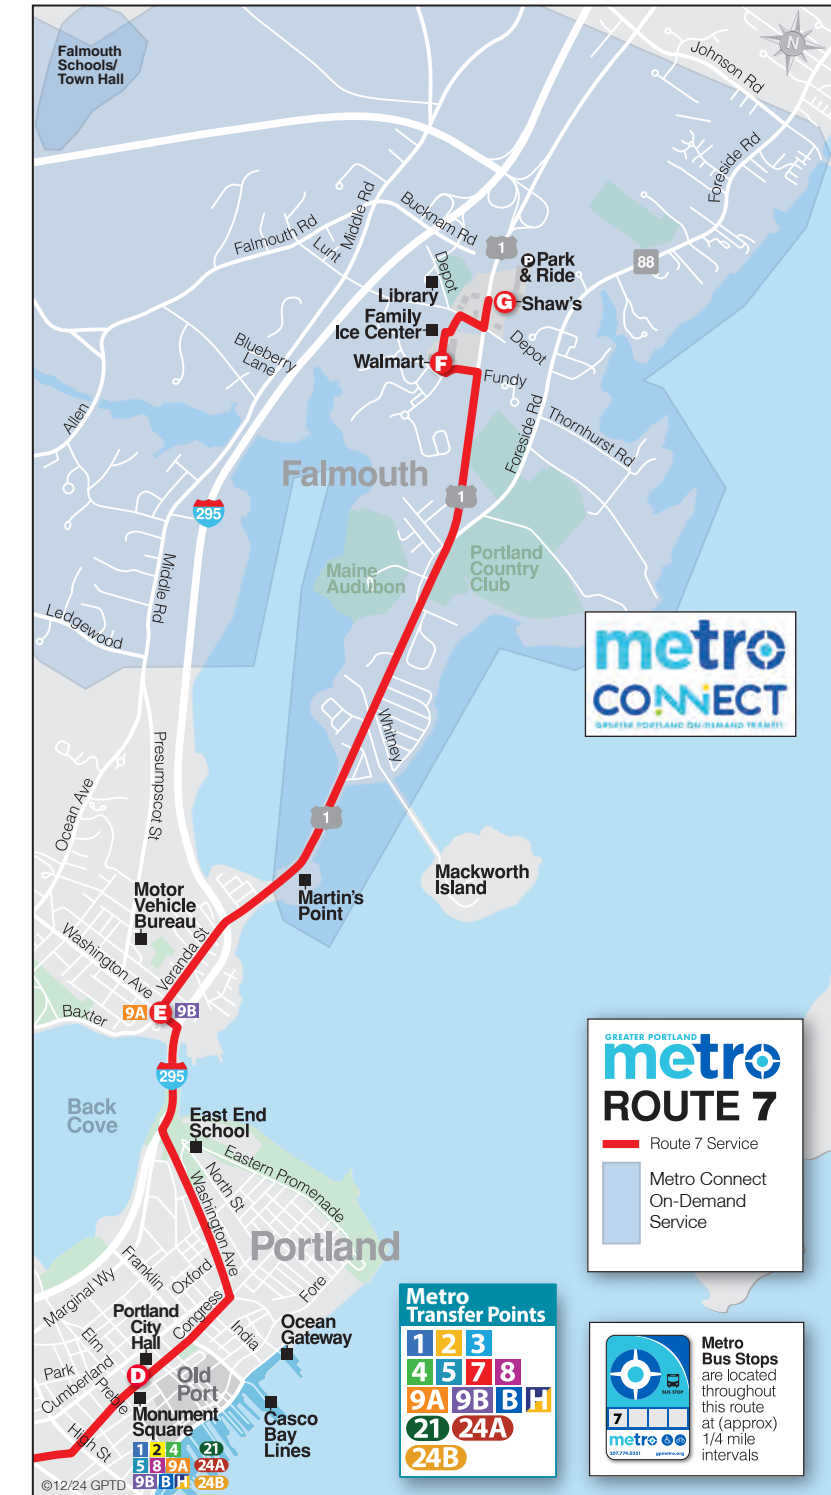

Route map and stops subject to change.