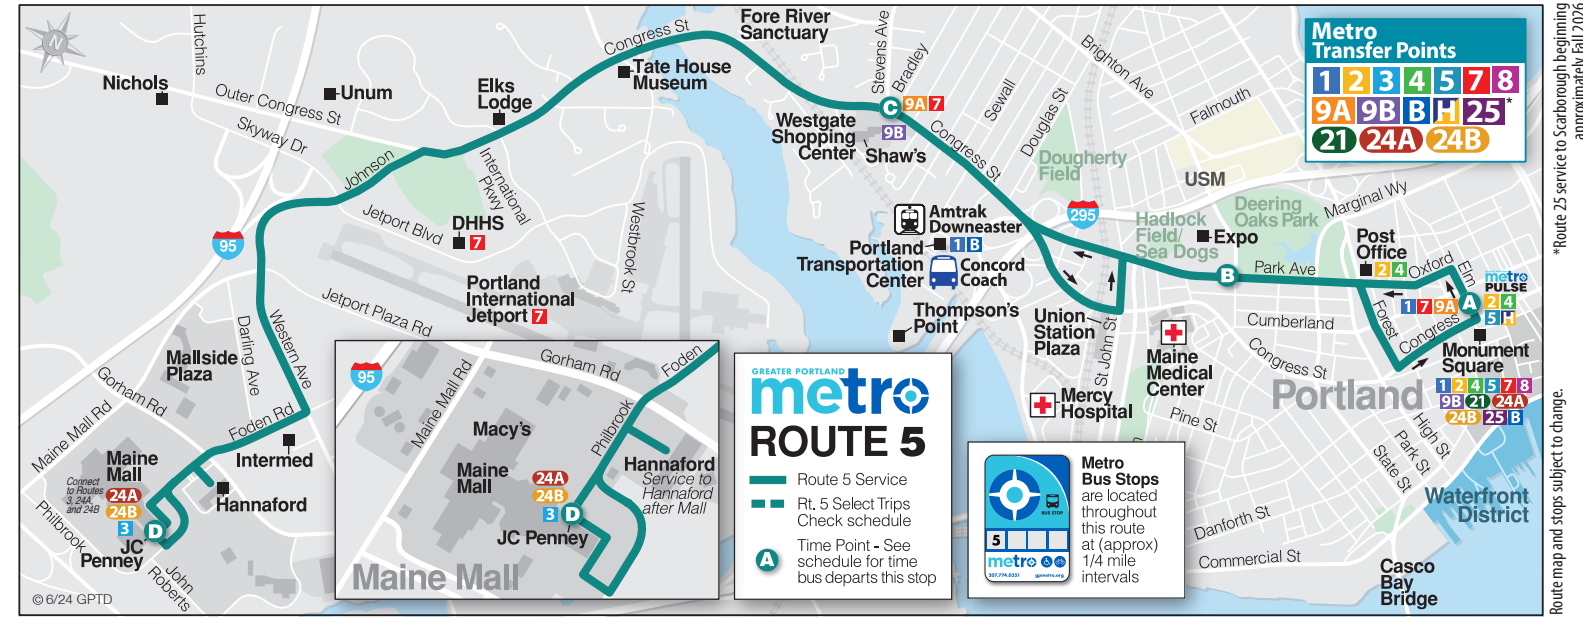

MONDAY THROUGH FRIDAY INBOUND TO DOWNTOWN PORTLAND				
Maine Mall JC Penney D	Westgate C	Park Ave & Weymouth B	Metro Pulse Elm St A	To Route
5:40	5:54	5:59	6:10	2
6:10	6:24	6:29	6:40	2
6:40	6:54	6:59	7:10	2
7:10	7:25	7:30	7:40	2
7:35	7:50	7:55	8:10	2
8:05	8:20	8:25	8:40	2
8:40	8:55	9:00	9:10	2
9:10	9:25	9:30	9:40	2
9:40	9:55	10:00	10:10	2
10:10	10:25	10:30	10:40	2
10:40	10:55	11:00	11:10	2
11:10	11:25	11:30	11:40	2
11:40	11:55	12:00	12:10	2
12:10	12:25	12:30	12:40	2
12:40	12:55	1:00	1:10	2
1:10	1:25	1:30	1:40	2
1:40	1:55	2:00	2:10	2
2:10	2:25	2:30	2:40	2
2:40	2:55	3:00	3:10	2
3:10	3:25	3:30	3:40	2
3:40	3:55	4:00	4:10	2
4:10	4:25	4:30	4:40	2
4:40	4:55	5:00	5:10	2
5:10	5:25	5:30	5:40	2
5:40	5:55	6:00	6:10	2
6:10	6:25	6:30	6:40	2
6:40	6:55	7:00	7:10	2
7:10	7:25	7:30	7:40	2
8:10	8:24	8:29	8:40	2
9:10	9:23	9:28	9:40	2
10:10	10:23	10:28	10:35	N/A

SUNDAY INBOUND TO DOWNTOWN PORTLAND				
Maine Mall JC Penney D	Westgate C	Park & Weymouth B	Metro Pulse Elm St A	To Route
8:25	8:39	8:44	8:55	
9:10	9:24	9:29	9:40	
9:55	10:09	10:14	10:25	
10:40	10:54	10:59	11:10	
11:20	11:34	11:39	11:50	
12:10	12:24	12:29	12:40	
12:50	1:04	1:09	1:20	
1:40	1:54	1:59	2:10	
2:20	2:34	2:39	2:50	
3:10	3:24	3:29	3:40	
3:50	4:04	4:09	4:20	
4:40	4:54	4:59	5:10	
5:20	5:34	5:39	5:50	
6:10	6:24	6:29	6:40	