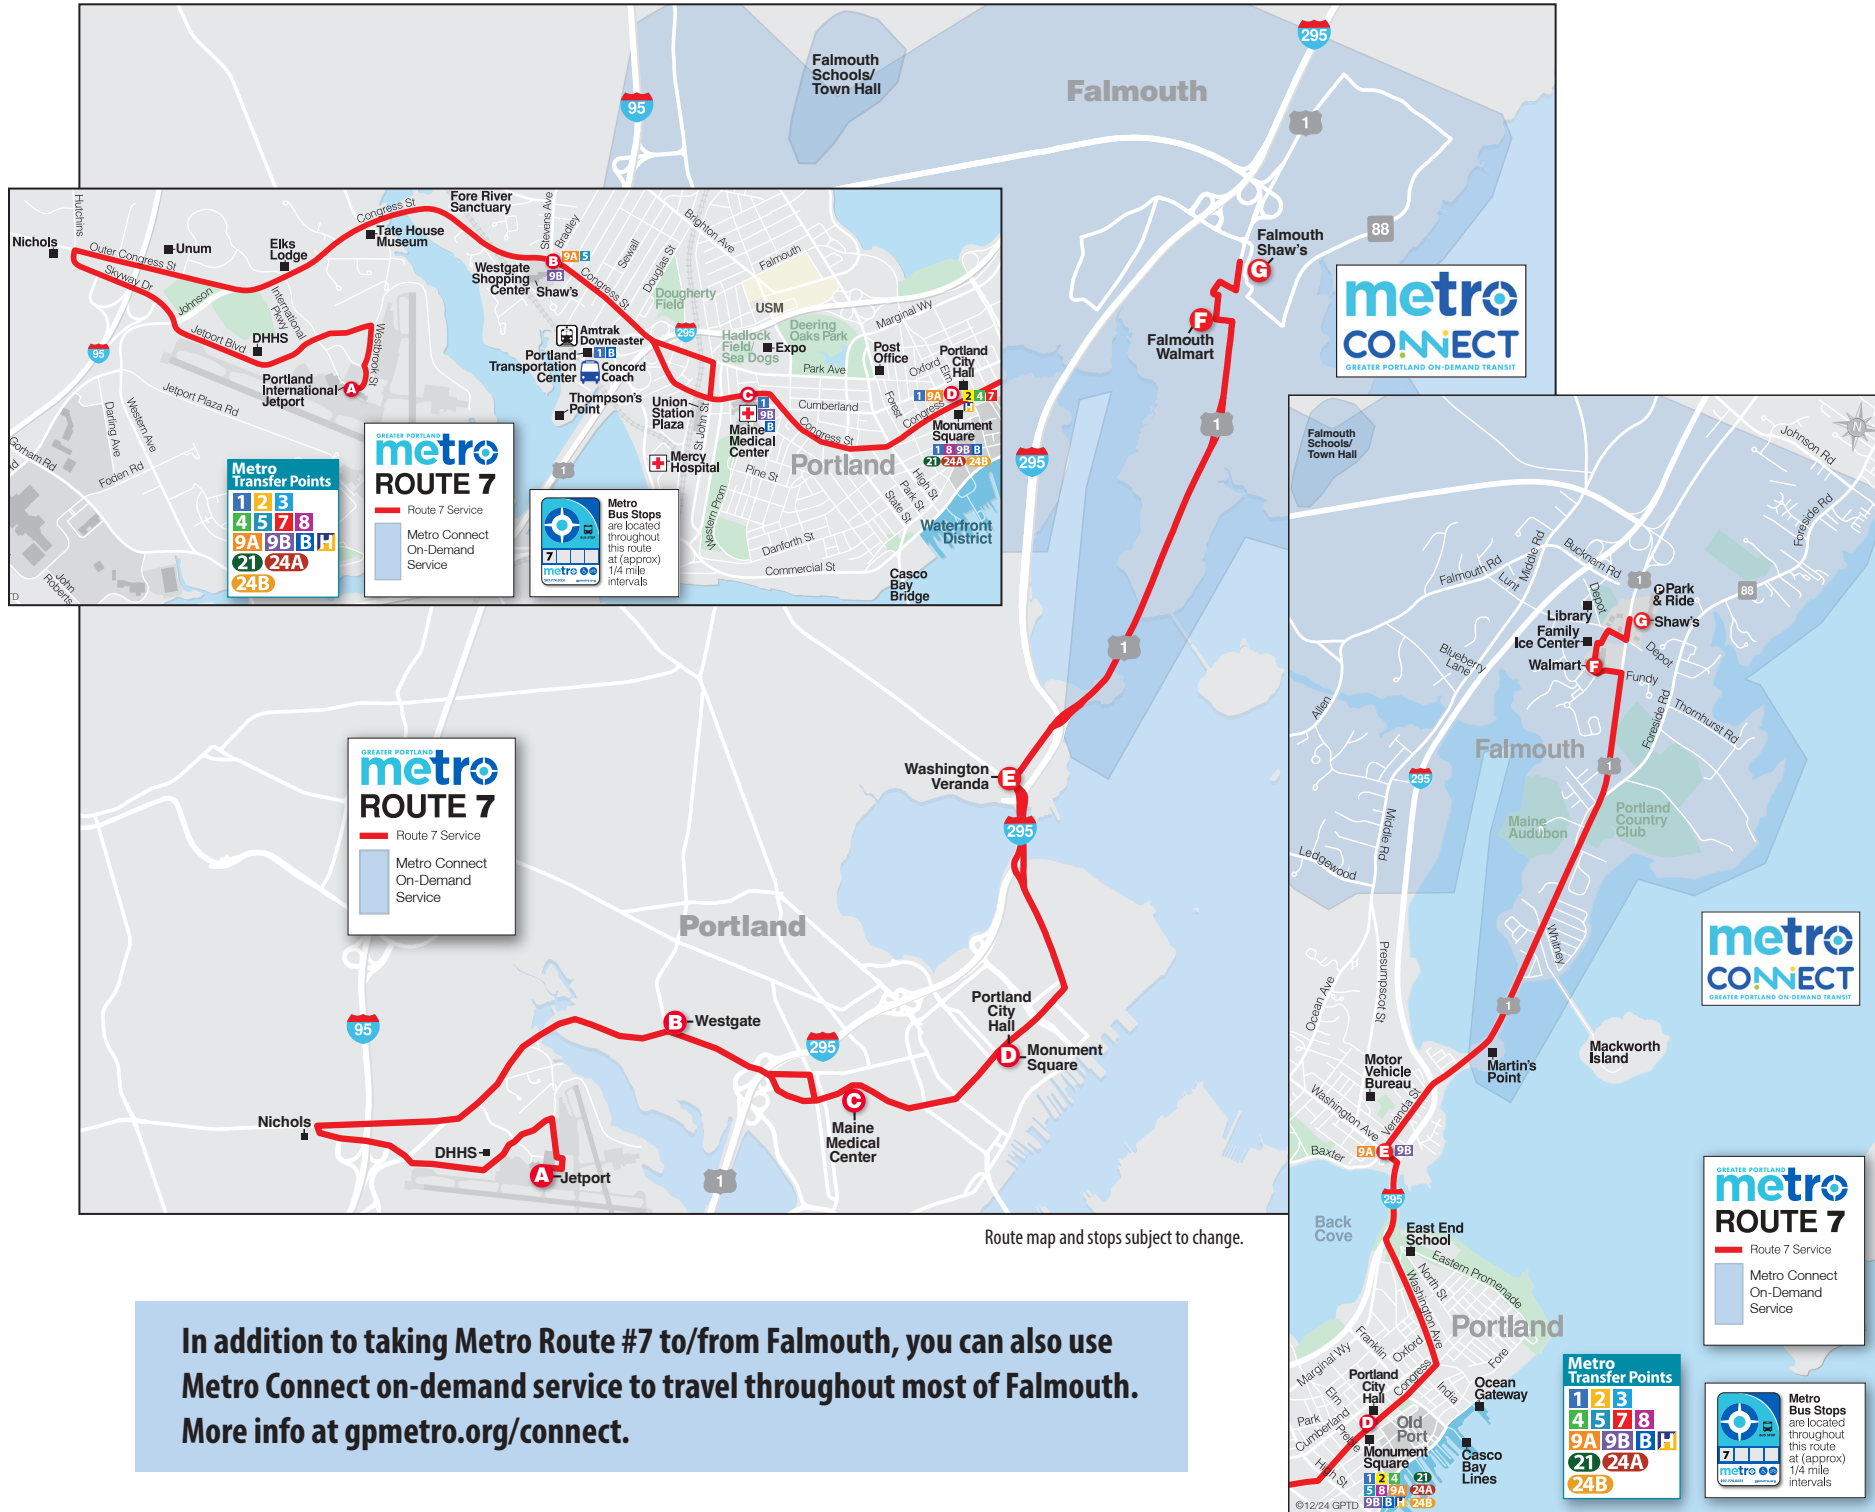

Falmouth Foreside – Downtown Portland – Jetport/DHHS

7

LOCAL SERVICE Effective April 20, 2025

MAJOR STOPS

- A** JETPORT/DHHS
- B** Westgate
- C** MAINE MEDICAL CENTER/ CONGRESS STREET
- D** MONUMENT SQUARE/ PORTLAND CITY HALL
- E** Washington Ave/Veranda St
- F** Falmouth Walmart
- G** Falmouth Shaws

Route map and stops subject to change.

In addition to taking Metro Route #7 to/from Falmouth, you can also use Metro Connect on-demand service to travel throughout most of Falmouth. More info at gpmetro.org/connect.

**SATURDAY
OUTBOUND TO FALMOUTH**

Jetport	Westgate	Congress St Maine Med Center	Monument Square	Washington Veranda	Falmouth Walmart	Falmouth Shaw's
A	B	C	D	E	F	G
...
...	...	6:22	6:30	6:38	6:45	6:50
7:15	7:26	7:36	7:45	7:53	8:00	8:05
8:15	8:26	8:36	8:45	8:53	9:00	9:05
9:15	9:26	9:36	9:45	9:53	10:00	10:05
10:15	10:26	10:36	10:45	10:53	11:00	11:05
11:15	11:26	11:36	11:45	11:53	12:00	12:05
12:15	12:26	12:36	12:45	12:53	1:00	1:05
1:15	1:26	1:36	1:45	1:53	2:00	2:05
2:15	2:26	2:36	2:45	2:53	3:00	3:05
3:15	3:26	3:36	3:45	3:53	4:00	4:05
4:15	4:26	4:36	4:45	4:53	5:00	5:05
5:15	5:26	5:36	5:45	5:53	6:00	6:05
6:15	6:26	6:36	6:45	6:53	7:00	7:05
7:15	7:26	7:36	7:45	7:53	8:00	8:05
8:15	8:26	8:36	8:45	8:53	9:00	9:05
9:15	9:26	9:36	9:45	9:53	10:00	10:05
10:05	10:15	10:23	10:30	10:37	10:44	10:47