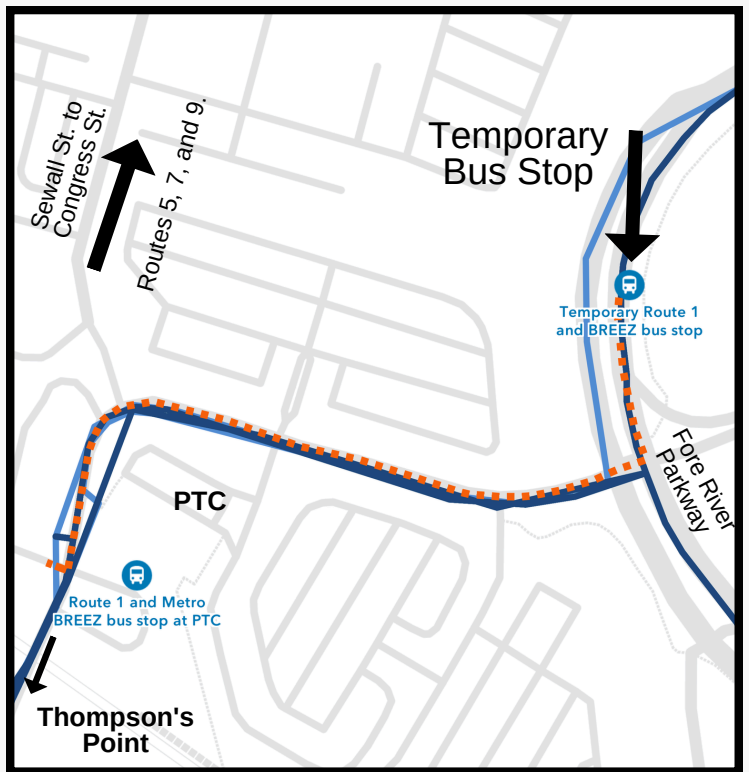

Portland Transportation Center (PTC) **Service Update for this Bus Stop** May - September 2026 for concerts at Thompson's Point

If Metro service at this PTC bus stop is delayed due to heavy concert traffic, please walk to the **temporary bus** stop along Fore River Parkway for Route 1 and Metro BREEZ; **OR** walk to Congress St., via Sewall Street, for Metro Routes 5, 7, and 9.

Please note:
No service at the Thompson's Point bus stop after 3 pm on concert nights.

Schedules and route maps

June 9, 2026